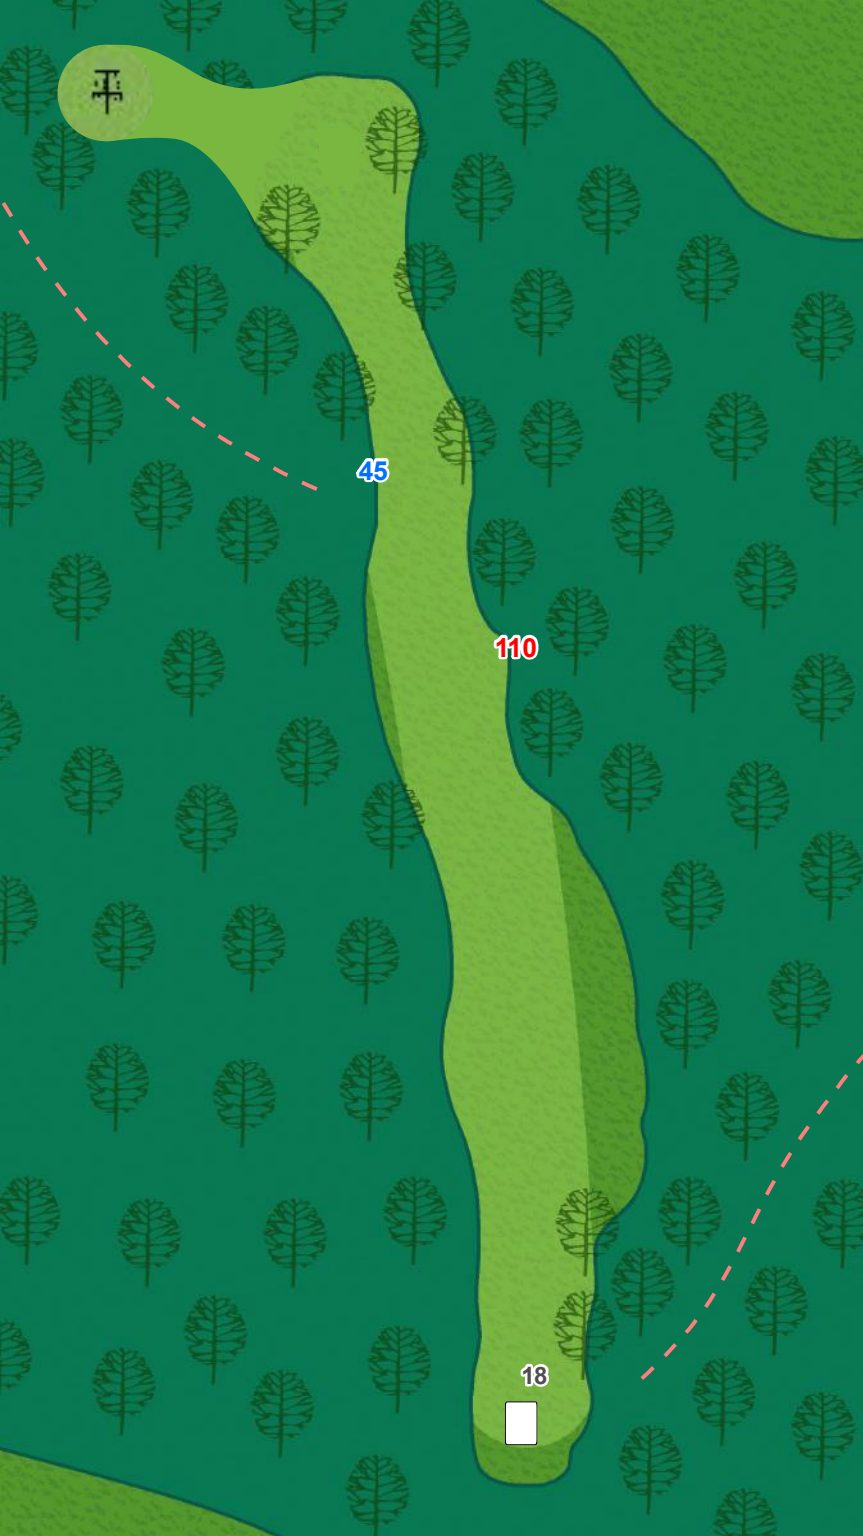

234

Long Pin

IL CENTRAL COLLEGE
DISC GOLF COURSE

16

Par 3

201

Short Pin

IL CENTRAL COLLEGE
DISC GOLF COURSE

17

Par 3

216

Short Pin

45

110

18

IL CENTRAL COLLEGE
DISC GOLF COURSE

— — Out of Bounds

150 Distance From Tee

25 Distance To Hole