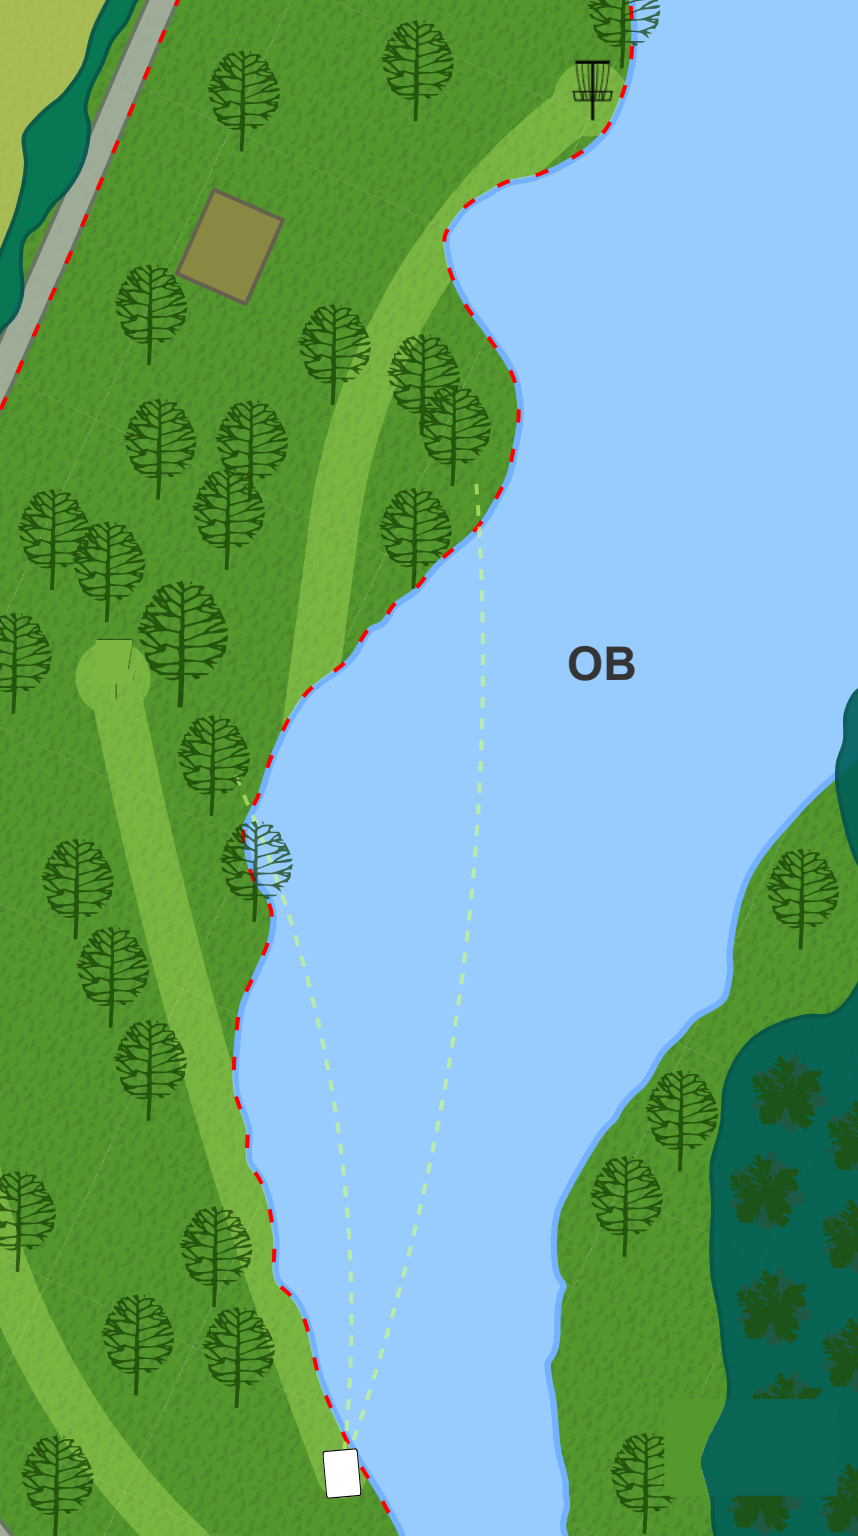

Par 4
475 ft

Surrounded by water in the lake is OB. Creek is casual. Discs must not enter restricted space left of the marked tree. If mandatory is missed, proceed to DZ with one penalty throw.

KENNEL LAKE
DISC GOLF COURSE

Left of road is OB. Pavement / road in middle of fairway is not OB. Surrounded by water is OB.

KENNEL LAKE
DISC GOLF COURSE

16

Par 4
572 ft

On or over pavement to the left is OB. Surrounded by water is OB. Discs coming to rest OB can use the optional DZ with a one throw penalty, or they may use normal OB rules.