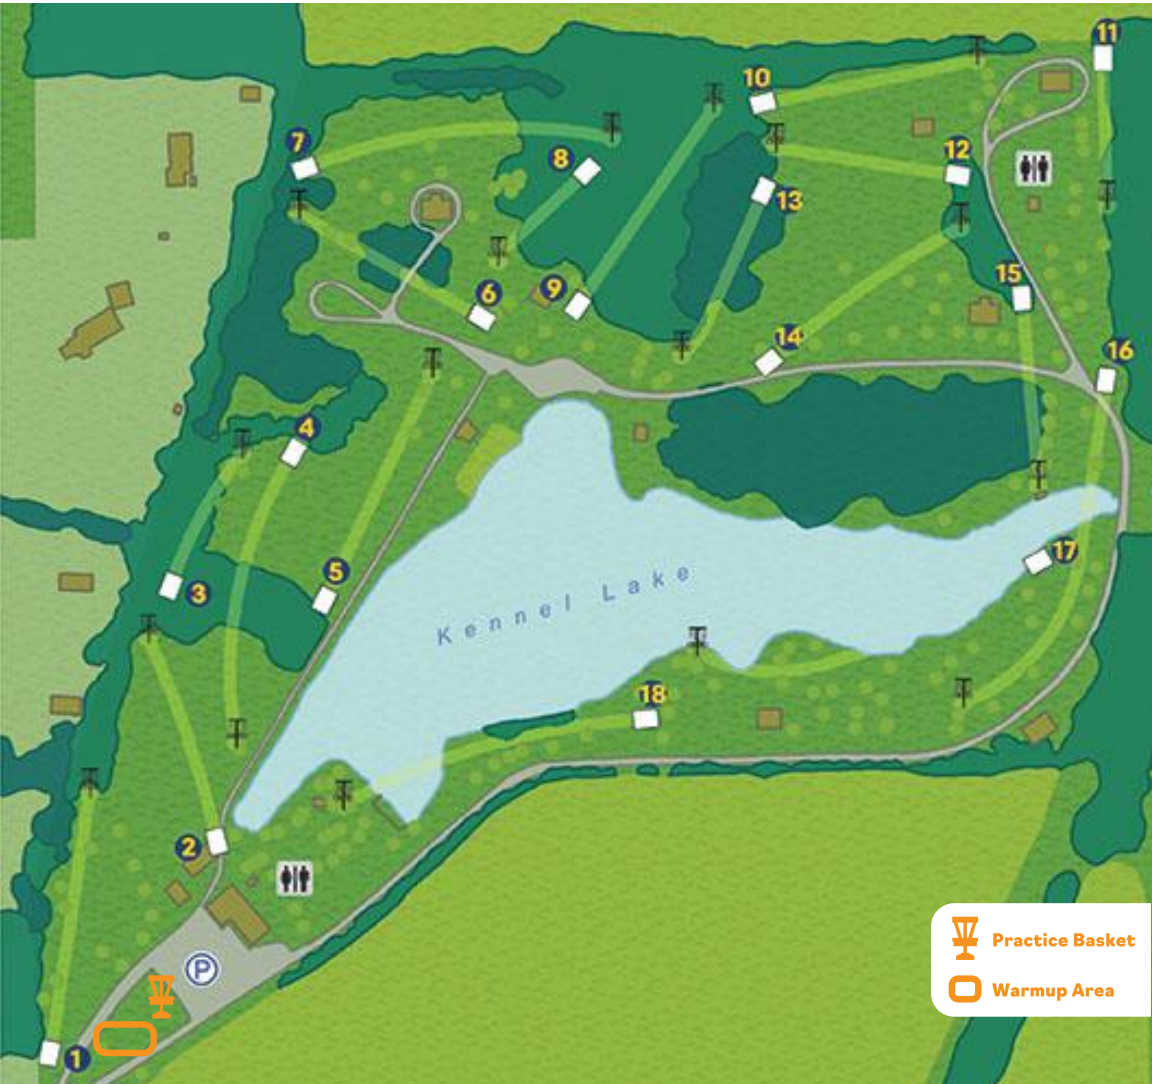

KENNEL LAKE

DISC GOLF COURSE

Kennel Lake

Hole	1	2	3	4	5	6	7	8	9	10	11	12	13	14	15	16	17	18	Total
Par	3	3	3	4	3	3	4	3	3	3	3	3	3	3	3	4	4	4	59
Distance (FT)	405	271	256	475	349	387	505	210	353	325	304	322	286	365	276	572	573	515	6749
Distance (M)	123	83	78	145	106	118	154	64	108	99	93	98	87	111	84	174	174	167	2067