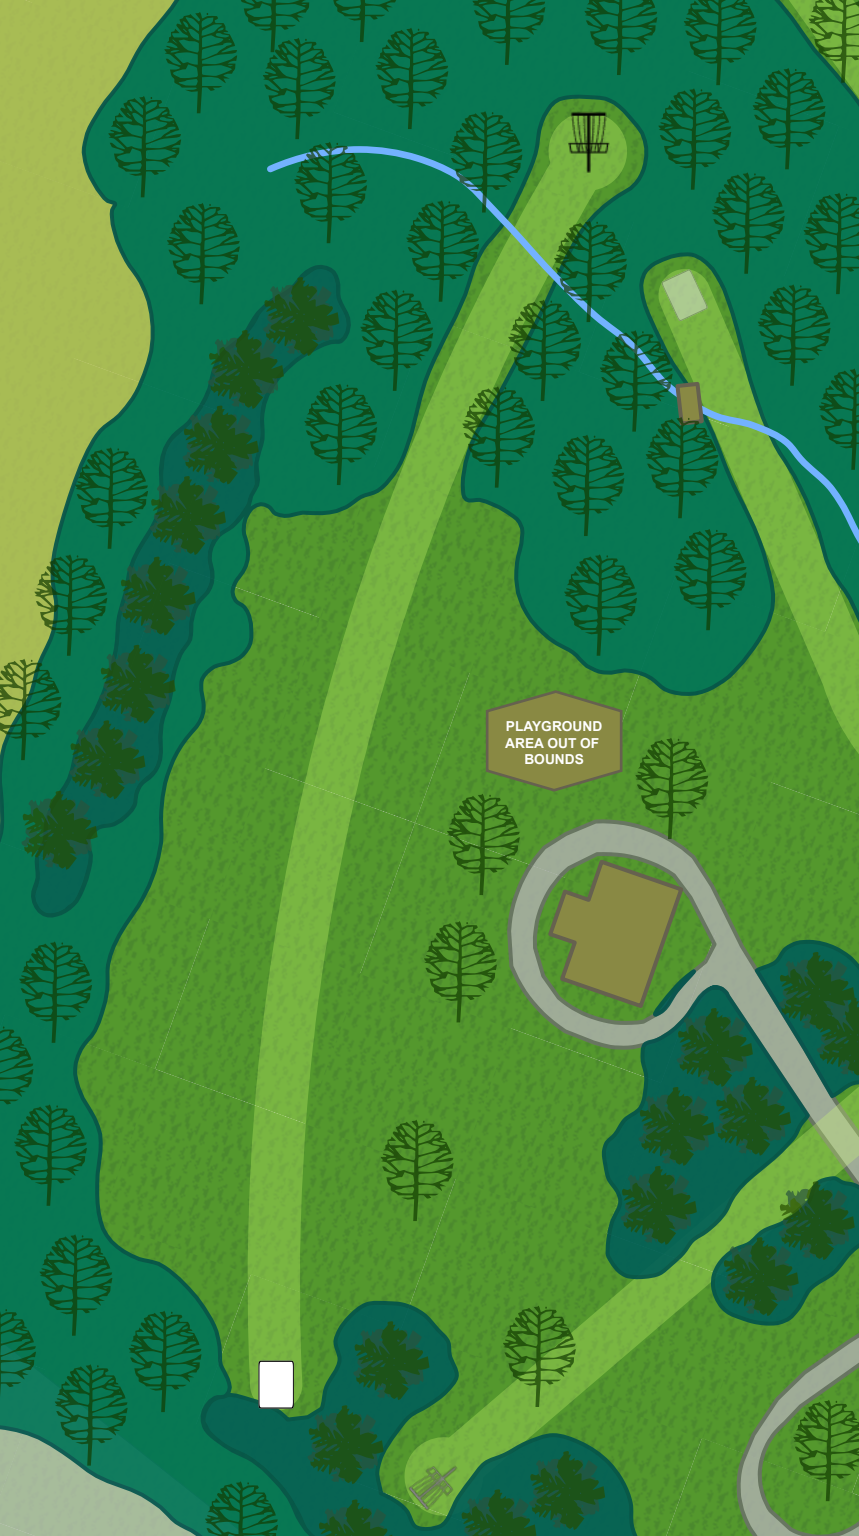

Par 4
475 ft

Surrounded by water in the lake is OB. Creek is casual. Discs must not enter restricted space left of the marked tree. If mandatory is missed, proceed to DZ with one penalty throw.

KENNEL LAKE
DISC GOLF COURSE

5

Par 3
349 ft

OB

Surrounded by water in the lake is OB. In buildings or on top of buildings are OB. Beach area is OB. Creek is casual.

**KENNEL LAKE
DISC GOLF COURSE**

6

**Par 3
387 ft**

Off of park property long of basket in residential area is OB.

KENNEL LAKE
DISC GOLF COURSE

7

Par 4
505 ft

Creek is casual.
Inside playground
area as defined by
painted line is
OB.

KENNEL LAKE
DISC GOLF COURSE

8

Par 3
210 ft

Creek is casual.

Left of road is OB. Pavement / road in middle of fairway is not OB. Surrounded by water is OB.

KENNEL LAKE
DISC GOLF COURSE

16

Par 4
572 ft

On or over pavement to the left is OB. Surrounded by water is OB. Discs coming to rest OB can use the optional DZ with a one throw penalty, or they may use normal OB rules.