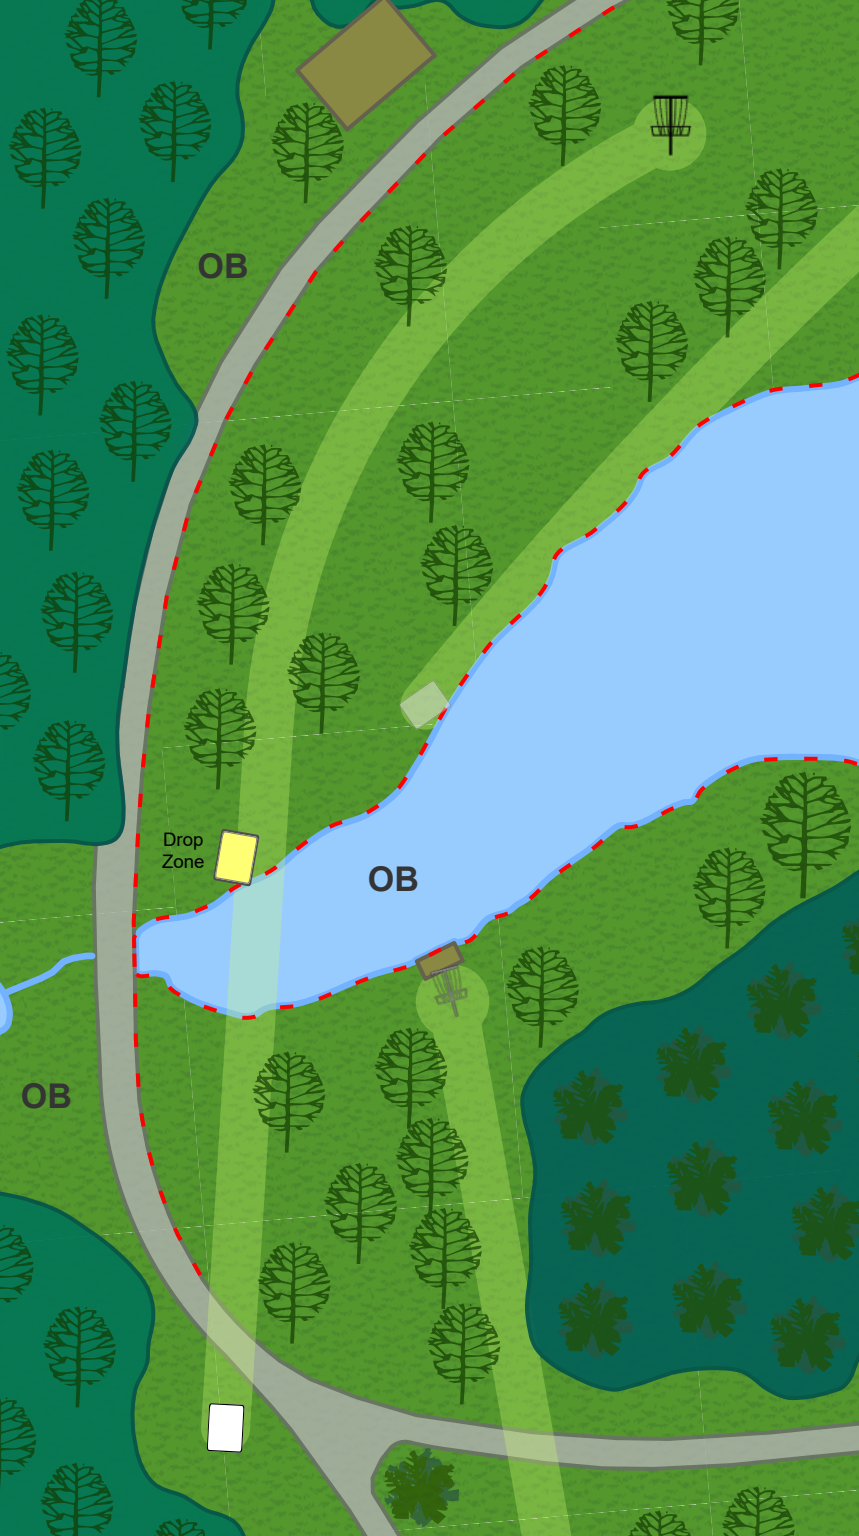

KENNEL LAKE
DISC GOLF COURSE

1

Par 3
405 ft

Residential area to the left is OB. On or over parking lot/drive to the right is OB. In buildings or on top of buildings are OB. Creek is casual.

KENNEL LAKE
DISC GOLF COURSE

Par 4
475 ft

Surrounded by water in the lake is OB. Creek is casual. Discs must not enter restricted space left of the marked tree. If mandatory is missed, proceed to DZ with one penalty throw.

KENNEL LAKE
DISC GOLF COURSE

Left of road is OB. Pavement / road in middle of fairway is not OB. Surrounded by water is OB.

KENNEL LAKE
DISC GOLF COURSE

16

Par 4
572 ft

On or over pavement to the left is OB. Surrounded by water is OB. Discs coming to rest OB can use the optional DZ with a one throw penalty, or they may use normal OB rules.