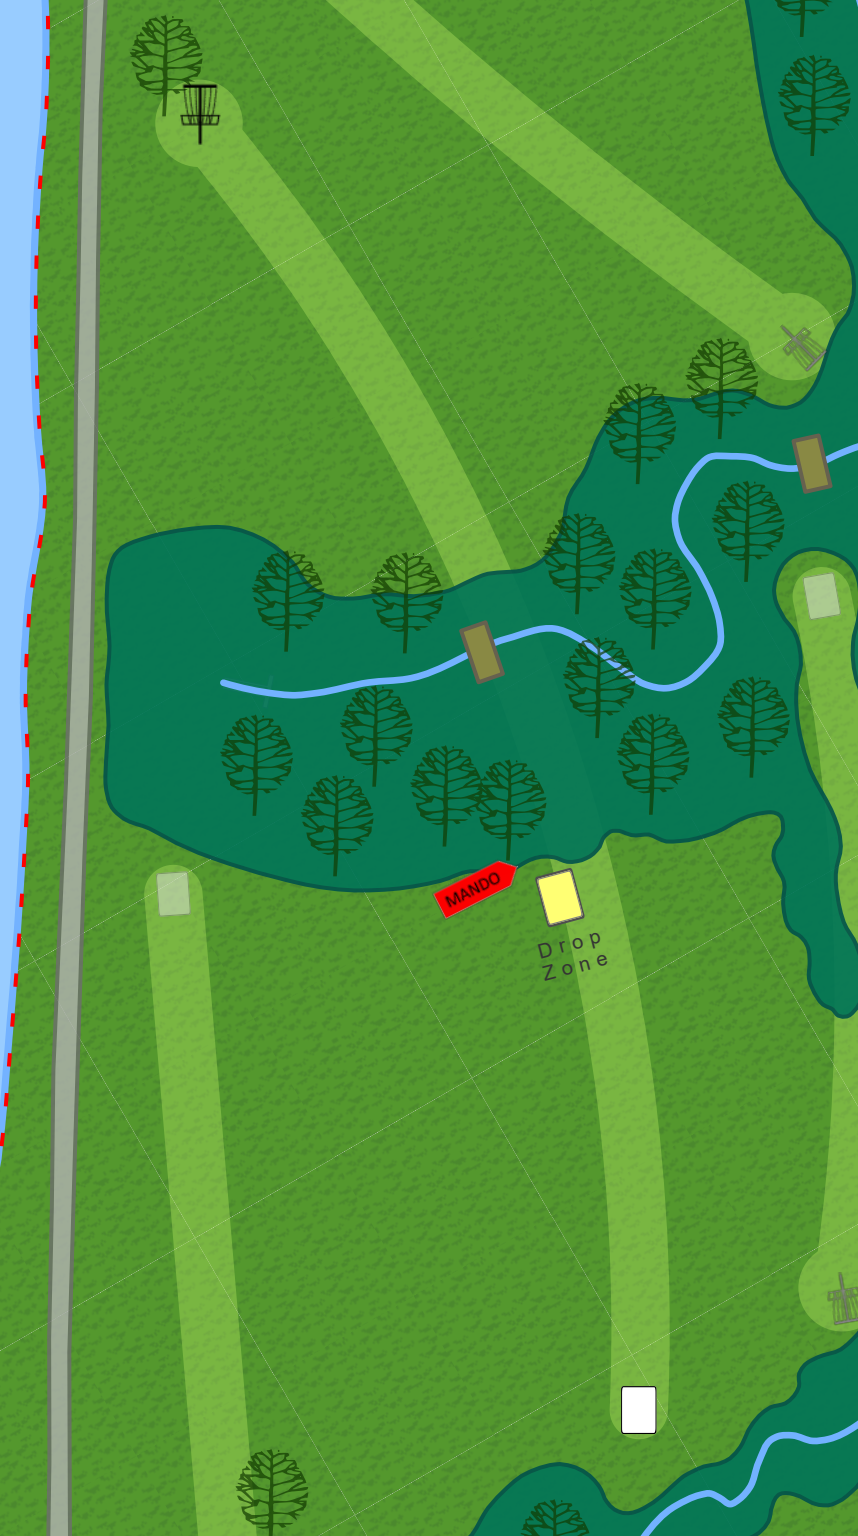

KENNEL LAKE

DISC GOLF COURSE

Kennel Lake

Hole	1	2	3	4	5	6	7	8	9	10	11	12	13	14	15	16	17	18	Total
Par	3	3	3	4	3	3	4	3	3	3	3	3	3	3	3	4	4	4	59
Distance (FT)	405	271	256	475	349	387	505	210	353	325	304	322	286	365	276	572	573	515	6749
Distance (M)	123	83	78	145	106	118	154	64	108	99	93	98	87	111	84	174	174	167	2067

KENNEL LAKE
DISC GOLF COURSE

1

Par 3
405 ft

Residential area to the left is OB. On or over parking lot/drive to the right is OB. In buildings or on top of buildings are OB. Creek is casual.

KENNEL LAKE
DISC GOLF COURSE

2

Par 3
271 ft

**KENNEL LAKE
DISC GOLF COURSE**

3

**Par 3
256 ft**

Creek is casual.

KENNEL LAKE
DISC GOLF COURSE

4

Par 4
475 ft

Surrounded by water in the lake is OB. Creek is casual. Discs must not enter restricted space left of the marked tree. If mandatory is missed, proceed to DZ with one penalty throw.

KENNEL LAKE
DISC GOLF COURSE