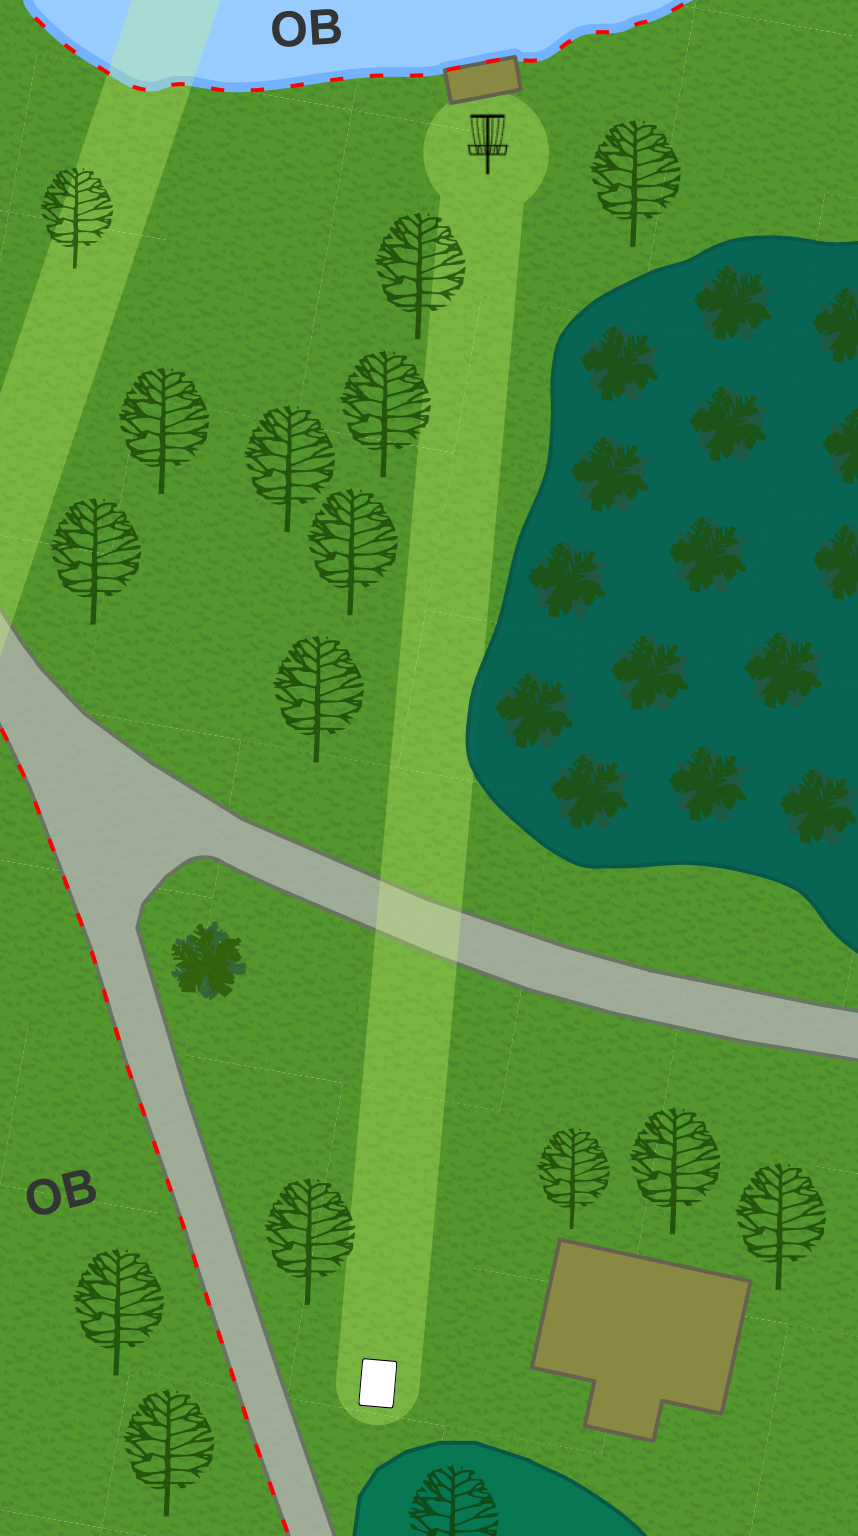

KENNEL LAKE
DISC GOLF COURSE

1

Par 3
405 ft

Residential area to the left is OB. On or over parking lot/drive to the right is OB. In buildings or on top of buildings are OB. Creek is casual.

KENNEL LAKE
DISC GOLF COURSE

Par 4
475 ft

Surrounded by water in the lake is OB. Creek is casual. Discs must not enter restricted space left of the marked tree. If mandatory is missed, proceed to DZ with one penalty throw.

KENNEL LAKE
DISC GOLF COURSE

On or over
pavement long
of the basket is
OB.

KENNEL LAKE
DISC GOLF COURSE

14

Par 3
365 ft

On or over
pavement is
OB.

KENNEL LAKE
DISC GOLF COURSE

15

Par 3
276 ft

Left of road is OB. Pavement / road in middle of fairway is not OB. Surrounded by water is OB.

KENNEL LAKE
DISC GOLF COURSE

16

Par 4
572 ft

On or over pavement to the left is OB. Surrounded by water is OB. Discs coming to rest OB can use the optional DZ with a one throw penalty, or they may use normal OB rules.