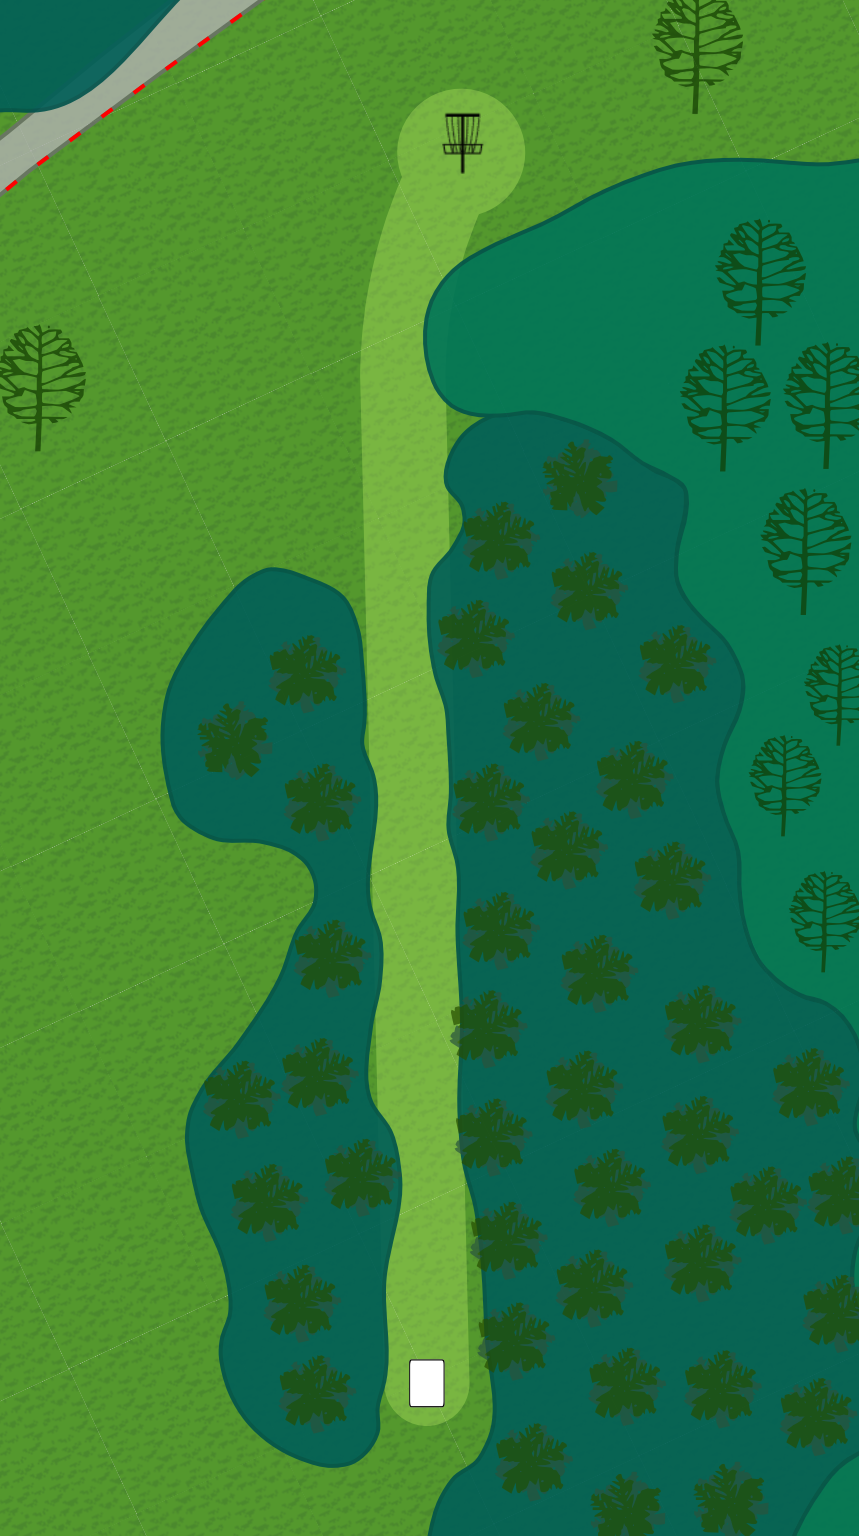

Par 4
475 ft

Surrounded by water in the lake is OB. Creek is casual. Discs must not enter restricted space left of the marked tree. If mandatory is missed, proceed to DZ with one penalty throw.

KENNEL LAKE
DISC GOLF COURSE

11

Par 3
304 ft

KENNEL LAKE
DISC GOLF COURSE

12

Par 3
322 ft

KENNEL LAKE
DISC GOLF COURSE

13

Par 3
286 ft