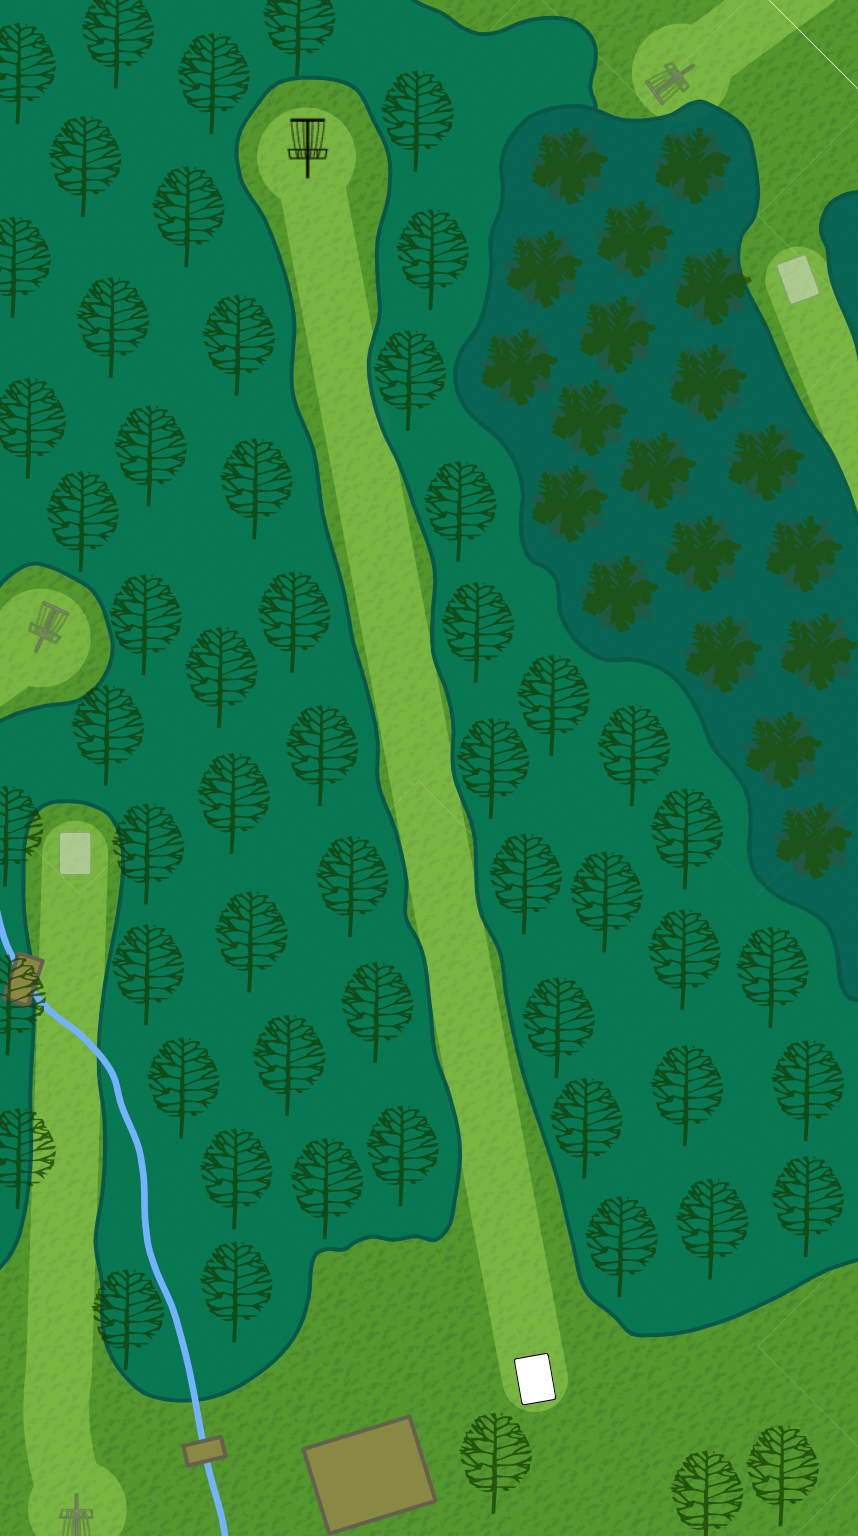

KENNEL LAKE
DISC GOLF COURSE

1

Par 3
405 ft

Residential area to the left is OB. On or over parking lot/drive to the right is OB. In buildings or on top of buildings are OB. Creek is casual.

KENNEL LAKE
DISC GOLF COURSE

Par 4
475 ft

Surrounded by water in the lake is OB. Creek is casual. Discs must not enter restricted space left of the marked tree. If mandatory is missed, proceed to DZ with one penalty throw.

KENNEL LAKE
DISC GOLF COURSE

5

Par 3
349 ft

OB

Surrounded by water in the lake is OB. In buildings or on top of buildings are OB. Beach area is OB. Creek is casual.

**KENNEL LAKE
DISC GOLF COURSE**

6

**Par 3
387 ft**

Off of park property long of basket in residential area is OB.

KENNEL LAKE
DISC GOLF COURSE

7

Par 4
505 ft

Creek is casual.
Inside playground
area as defined by
painted line is
OB.

KENNEL LAKE
DISC GOLF COURSE

8

Par 3
210 ft

Creek is casual.