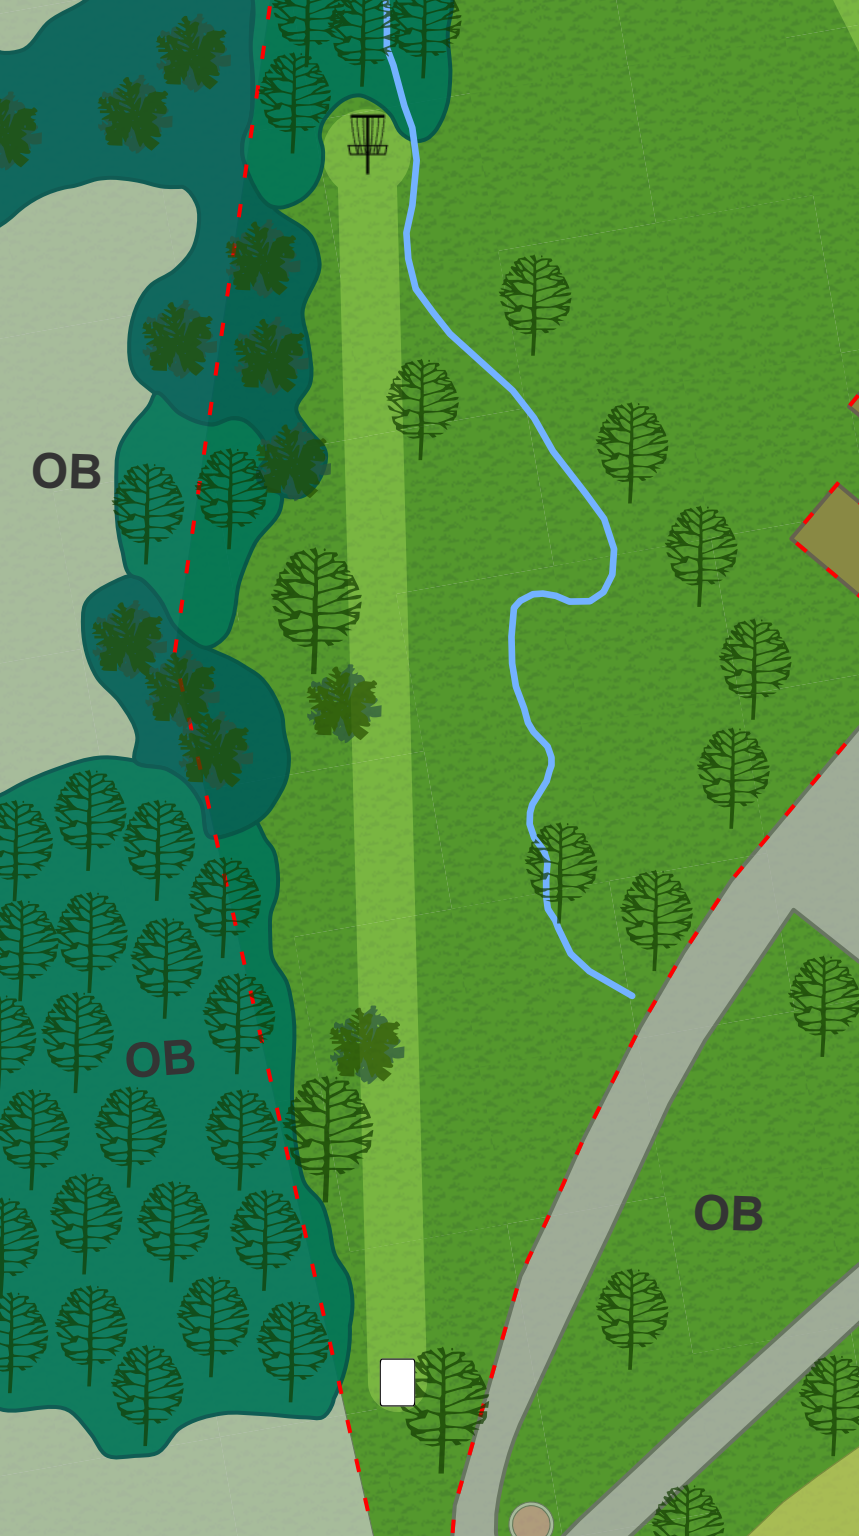

KENNEL LAKE

DISC GOLF COURSE

Kennel Lake

Hole	1	2	3	4	5	6	7	8	9	10	11	12	13	14	15	16	17	18	Total
Par	3	3	3	4	3	3	4	3	3	3	3	3	3	3	3	4	4	4	59
Distance (FT)	405	271	256	475	349	387	505	210	353	325	304	322	286	365	276	572	573	515	6749
Distance (M)	123	83	78	145	106	118	154	64	108	99	93	98	87	111	84	174	174	167	2067

KENNEL LAKE
DISC GOLF COURSE

1

Par 3
405 ft

Residential area to the left is OB. On or over parking lot/drive to the right is OB. In buildings or on top of buildings are OB. Creek is casual.

KENNEL LAKE
DISC GOLF COURSE

2

Par 3
271 ft

**KENNEL LAKE
DISC GOLF COURSE**

3

**Par 3
256 ft**

Creek is casual.

KENNEL LAKE
DISC GOLF COURSE

4

Par 4
475 ft

Surrounded by water in the lake is OB. Creek is casual. Discs must not enter restricted space left of the marked tree. If mandatory is missed, proceed to DZ with one penalty throw.

KENNEL LAKE
DISC GOLF COURSE