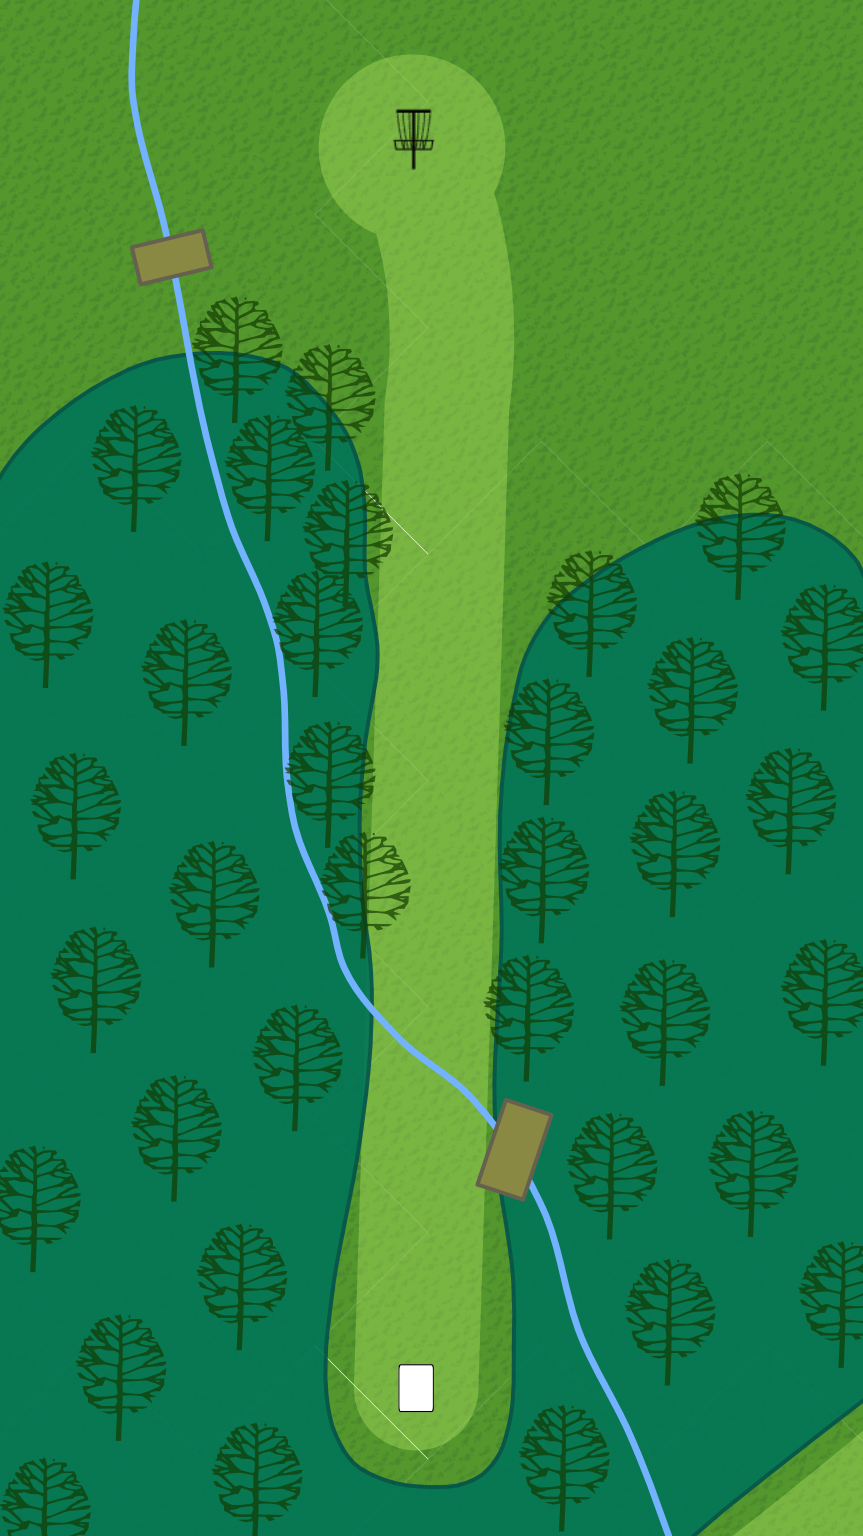

KENNEL LAKE
DISC GOLF COURSE

1

Par 3
405 ft

Residential area to the left is OB. On or over parking lot/drive to the right is OB. In buildings or on top of buildings are OB. Creek is casual.

KENNEL LAKE
DISC GOLF COURSE

Par 4
475 ft

Surrounded by water in the lake is OB. Creek is casual. Discs must not enter restricted space left of the marked tree. If mandatory is missed, proceed to DZ with one penalty throw.

KENNEL LAKE
DISC GOLF COURSE

5

Par 3
349 ft

OB

Surrounded by water in the lake is OB. In buildings or on top of buildings are OB. Beach area is OB. Creek is casual.

**KENNEL LAKE
DISC GOLF COURSE**

6

**Par 3
387 ft**

Off of park property long of basket in residential area is OB.

KENNEL LAKE
DISC GOLF COURSE

7

Par 4
505 ft

Creek is casual.
Inside playground
area as defined by
painted line is
OB.

KENNEL LAKE
DISC GOLF COURSE

8

Par 3
210 ft

Creek is casual.