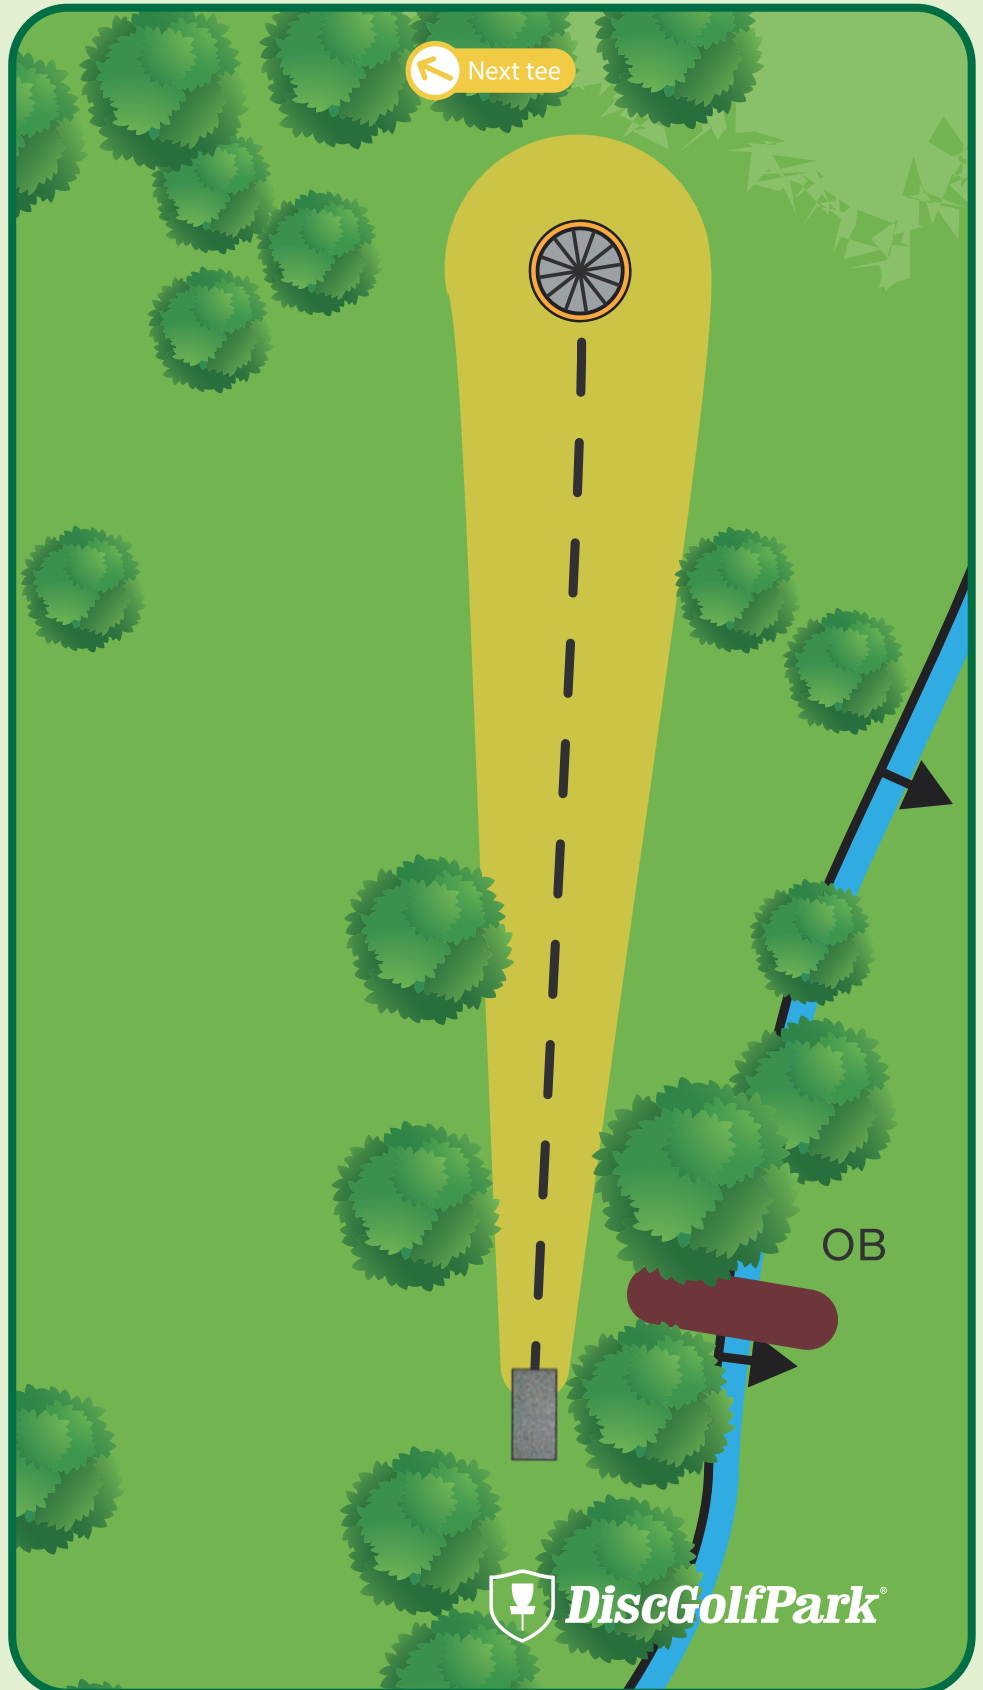

220 FT
PAR 3

! Please be aware of surrounding holes and tees.
■ Please let the group in front of you finish the hole before you begin to tee off.
In or over ditch/creek is out of bounds.