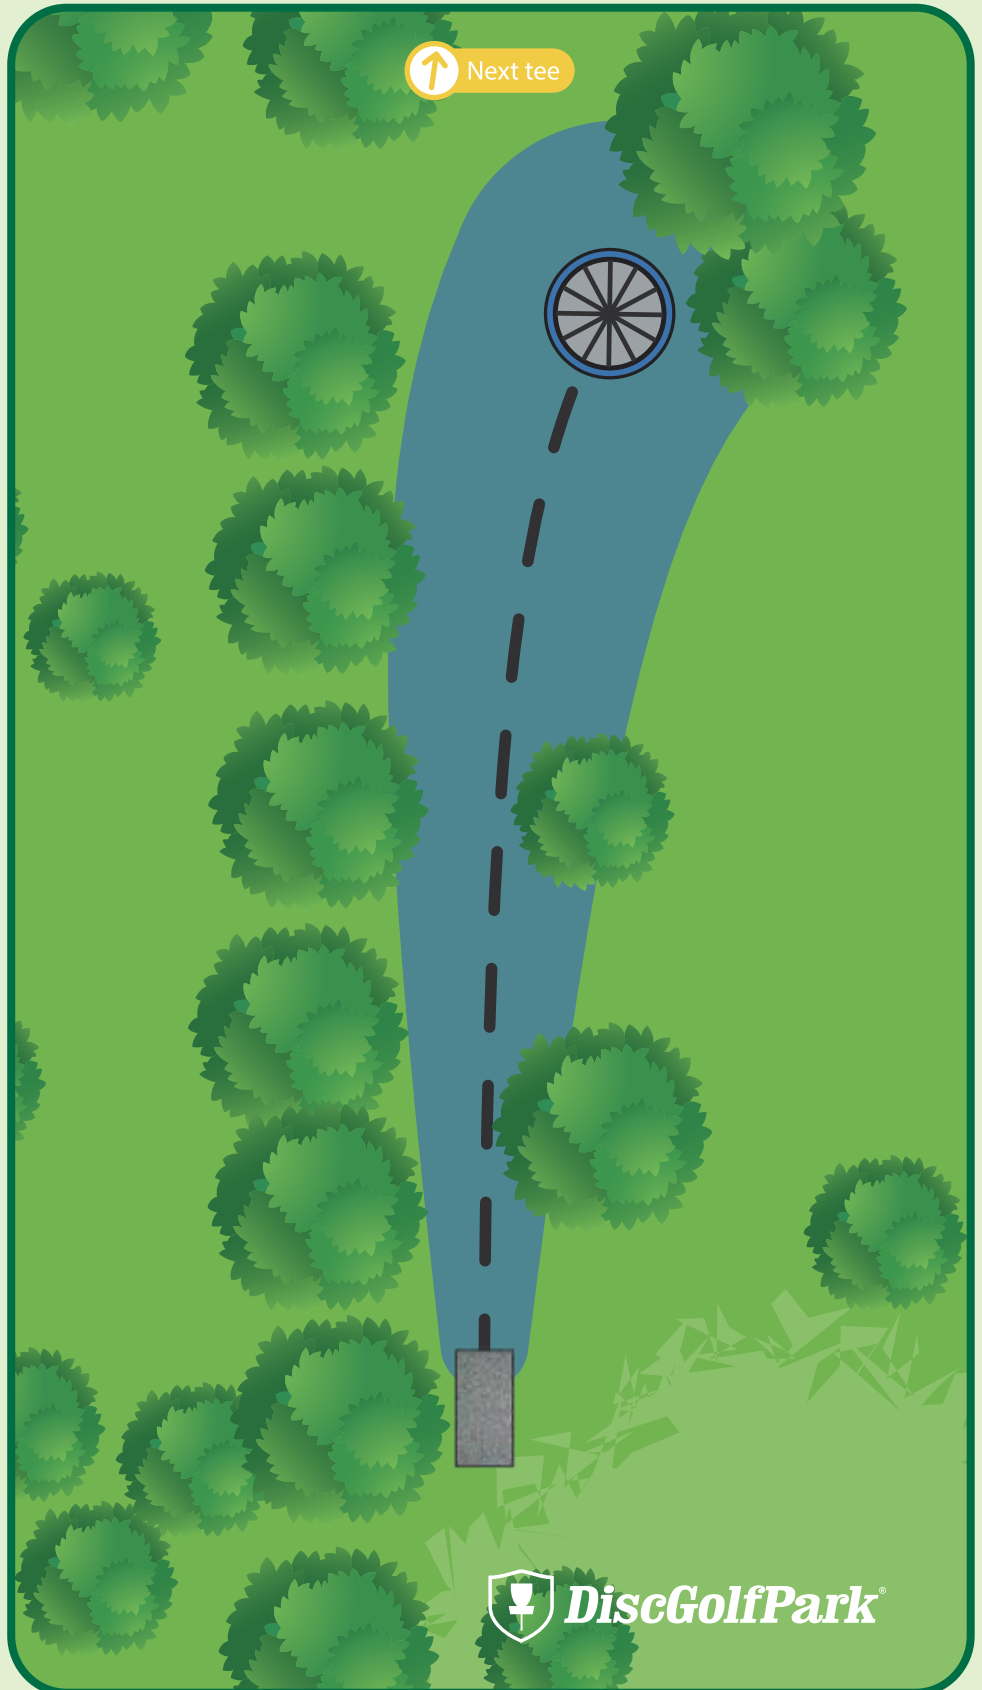

Maxwell Park Disc Golf Course

#9

221 FT
PAR 3

Please be aware of surrounding holes and tees.

Please let the group in front of you finish the hole before you begin to tee off.

In or over ditch/creek is out of bounds. Over fence is out of bounds.

 **DiscGolfPark**[®]

Maxwell Park Disc Golf Course

#10

528 FT
PAR 4

! Please be aware of
surrounding holes and
tees.
■ Over fence is out of
bounds.

 **DiscGolfPark**[®]

Maxwell Park Disc Golf Course

11