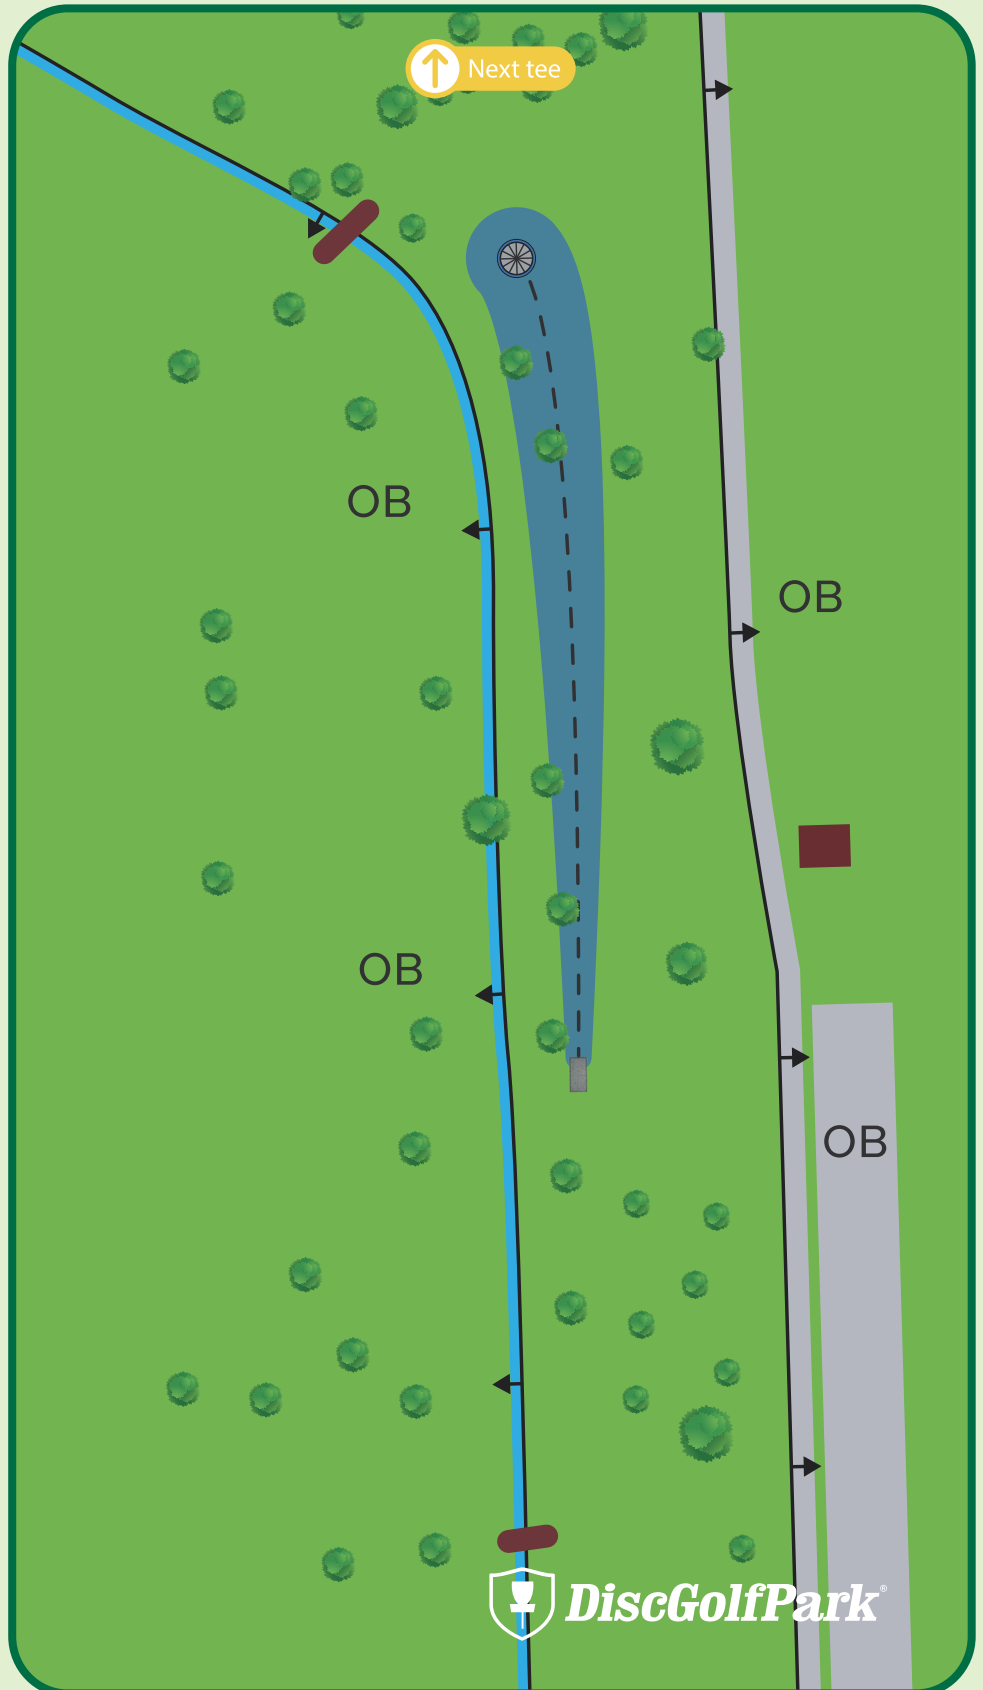

Maxwell Park Disc Golf Course

SHORT TEE

492 FT
PAR 4

Please be aware of
surrounding holes and
tees.

In or over ditch/creek on
the left is out of bounds.
On or over road on the
right is out of bounds.

Maxwell Park Disc Golf Course

#2

282 FT
PAR 3

- ! Please be aware of surrounding holes and tees.
- Please let the group in front of you finish the hole before you begin to tee off.
- In or over ditch/creek is out of bounds.

Maxwell Park Disc Golf Course

#3

351 FT
PAR 3

- ! Please be aware of surrounding holes and tees.
 - Please let the group in front of you finish the hole before you begin to tee off.
- In or over ditch/creek is out of bounds. Over fence is out of bounds.