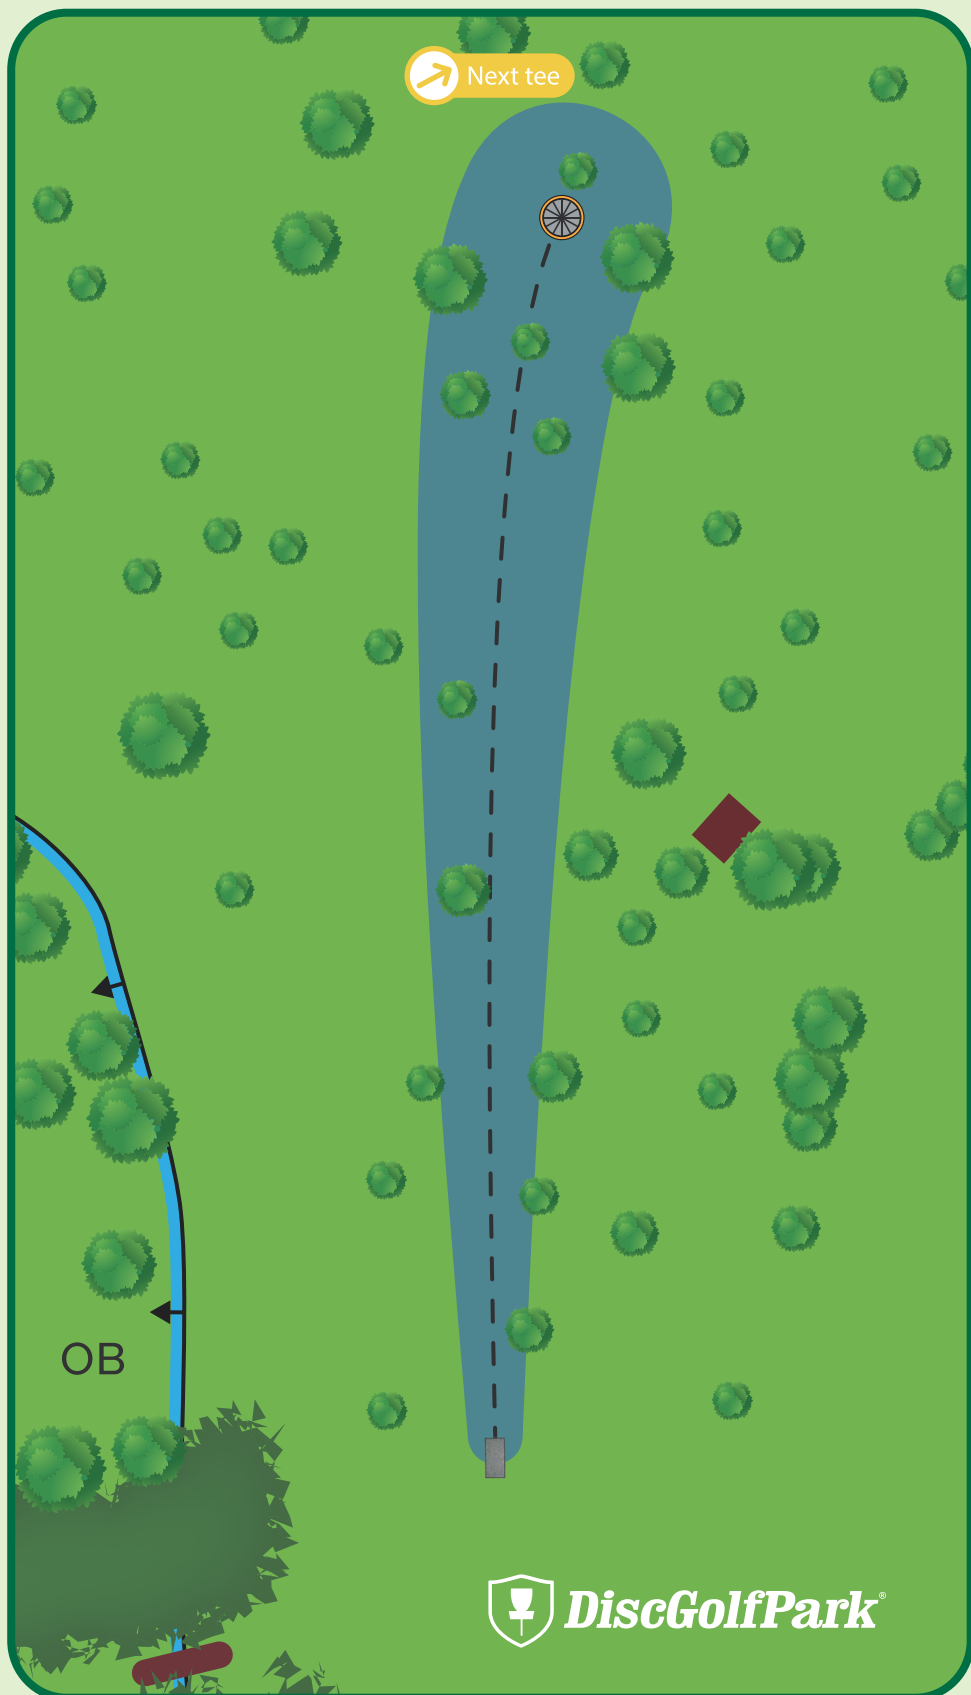

In or over creek is out of
bounds.

Maxwell Park Disc Golf Course

LONG TEE

**645 FT
PAR 4**

! Please be aware of
surrounding holes and
tees.
■ In or over ditch/creek is
out of bounds.

Maxwell Park Disc Golf Course

#16

288 FT
PAR 3

! Please be aware of surrounding holes and tees.
■ Please let the group in front of you finish the hole before you begin to tee off.

Maxwell Park Disc Golf Course

267 FT
PAR 3

Please be aware of
surrounding holes and
tees.