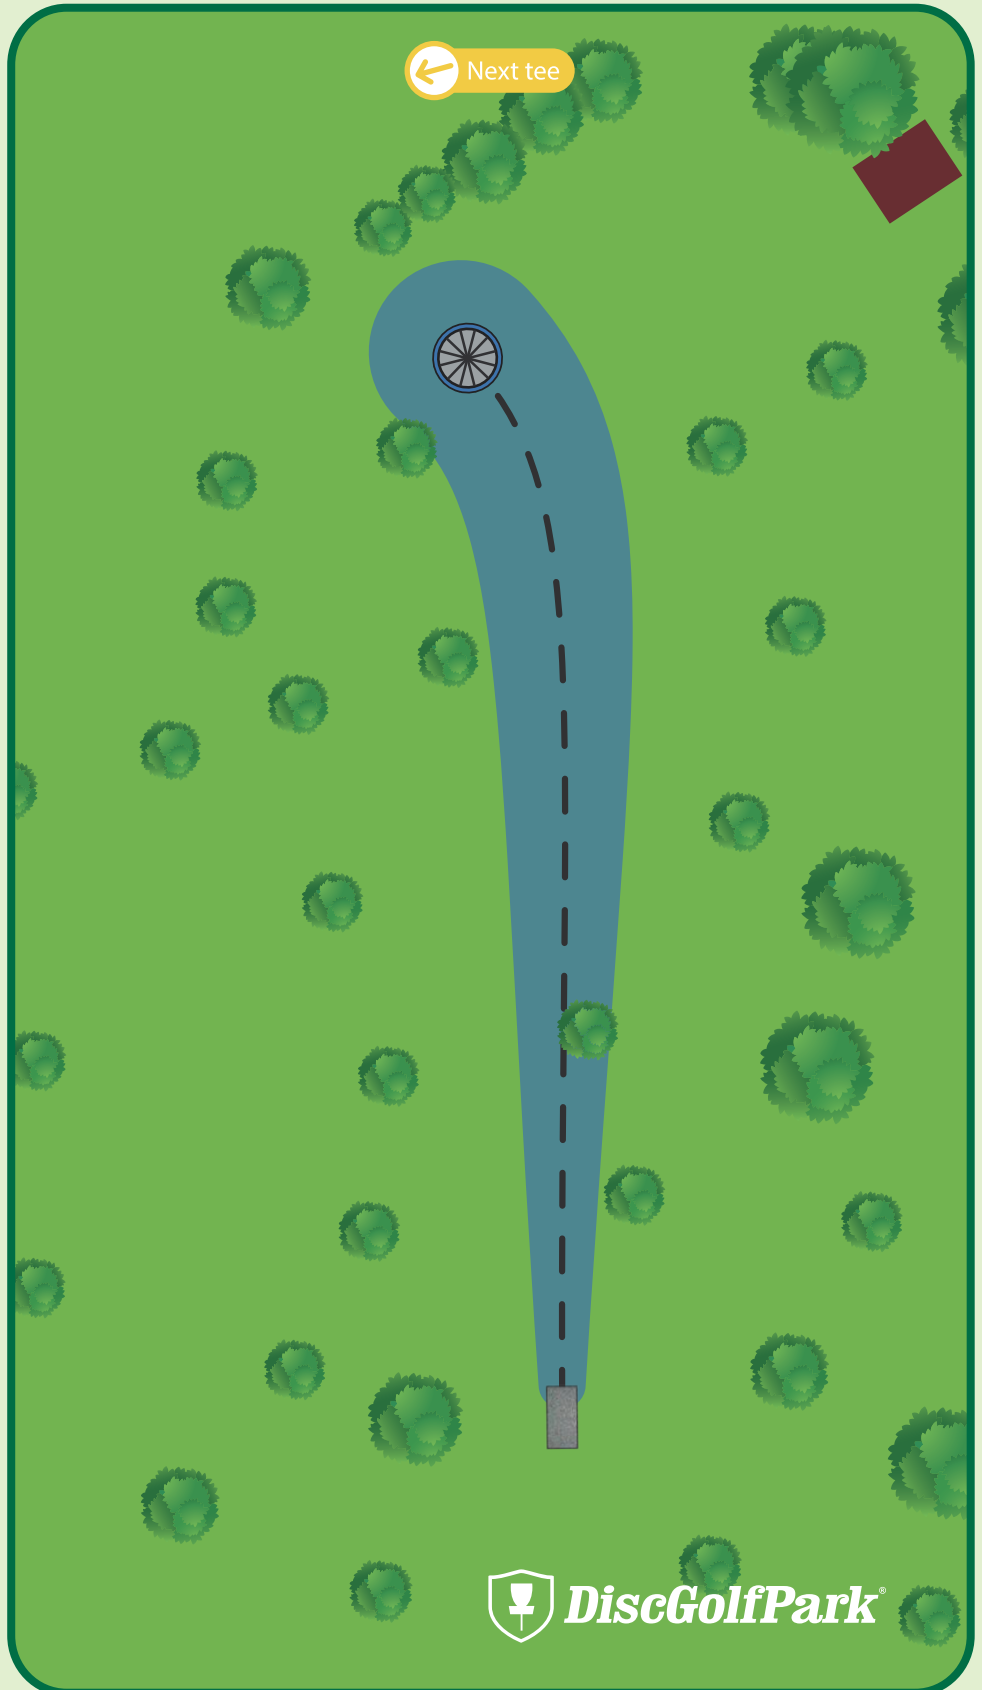

In or over creek is out of
bounds.

Maxwell Park Disc Golf Course

LONG TEE

**645 FT
PAR 4**

! Please be aware of
surrounding holes and
tees.
■ In or over ditch/creek is
out of bounds.

Maxwell Park Disc Golf Course

#16

288 FT
PAR 3

! Please be aware of surrounding holes and tees.
■ Please let the group in front of you finish the hole before you begin to tee off.

Maxwell Park Disc Golf Course

267 FT
PAR 3

Please be aware of
surrounding holes and
tees.