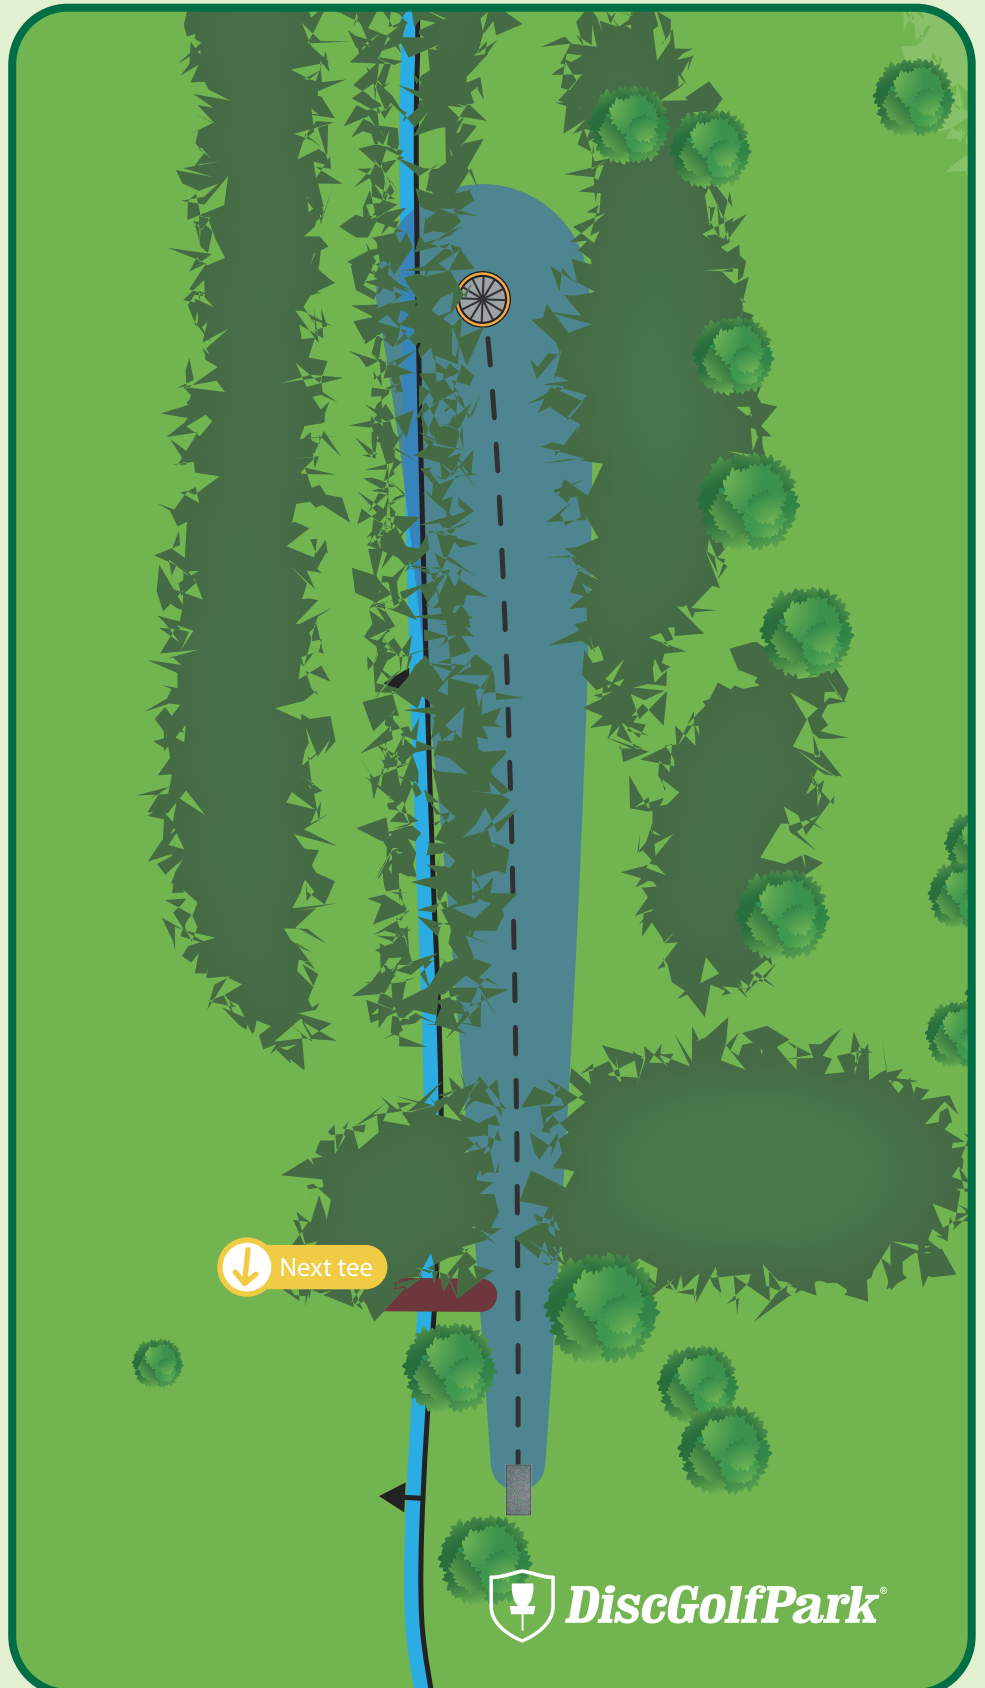

In or over ditch/creek is out of bounds.

Maxwell Park Disc Golf Course

383 FT
PAR 3

Please be aware of
surrounding holes and
tees.

Please let the group in
front of you finish the hole
before you begin to tee
off.

In or over creek is out of
bounds.

Maxwell Park Disc Golf Course

LONG TEE

**645 FT
PAR 4**

! Please be aware of
surrounding holes and
tees.
■ In or over ditch/creek is
out of bounds.

Maxwell Park Disc Golf Course

#16

288 FT
PAR 3

! Please be aware of surrounding holes and tees.
■ Please let the group in front of you finish the hole before you begin to tee off.

Maxwell Park Disc Golf Course

267 FT
PAR 3

Please be aware of
surrounding holes and
tees.