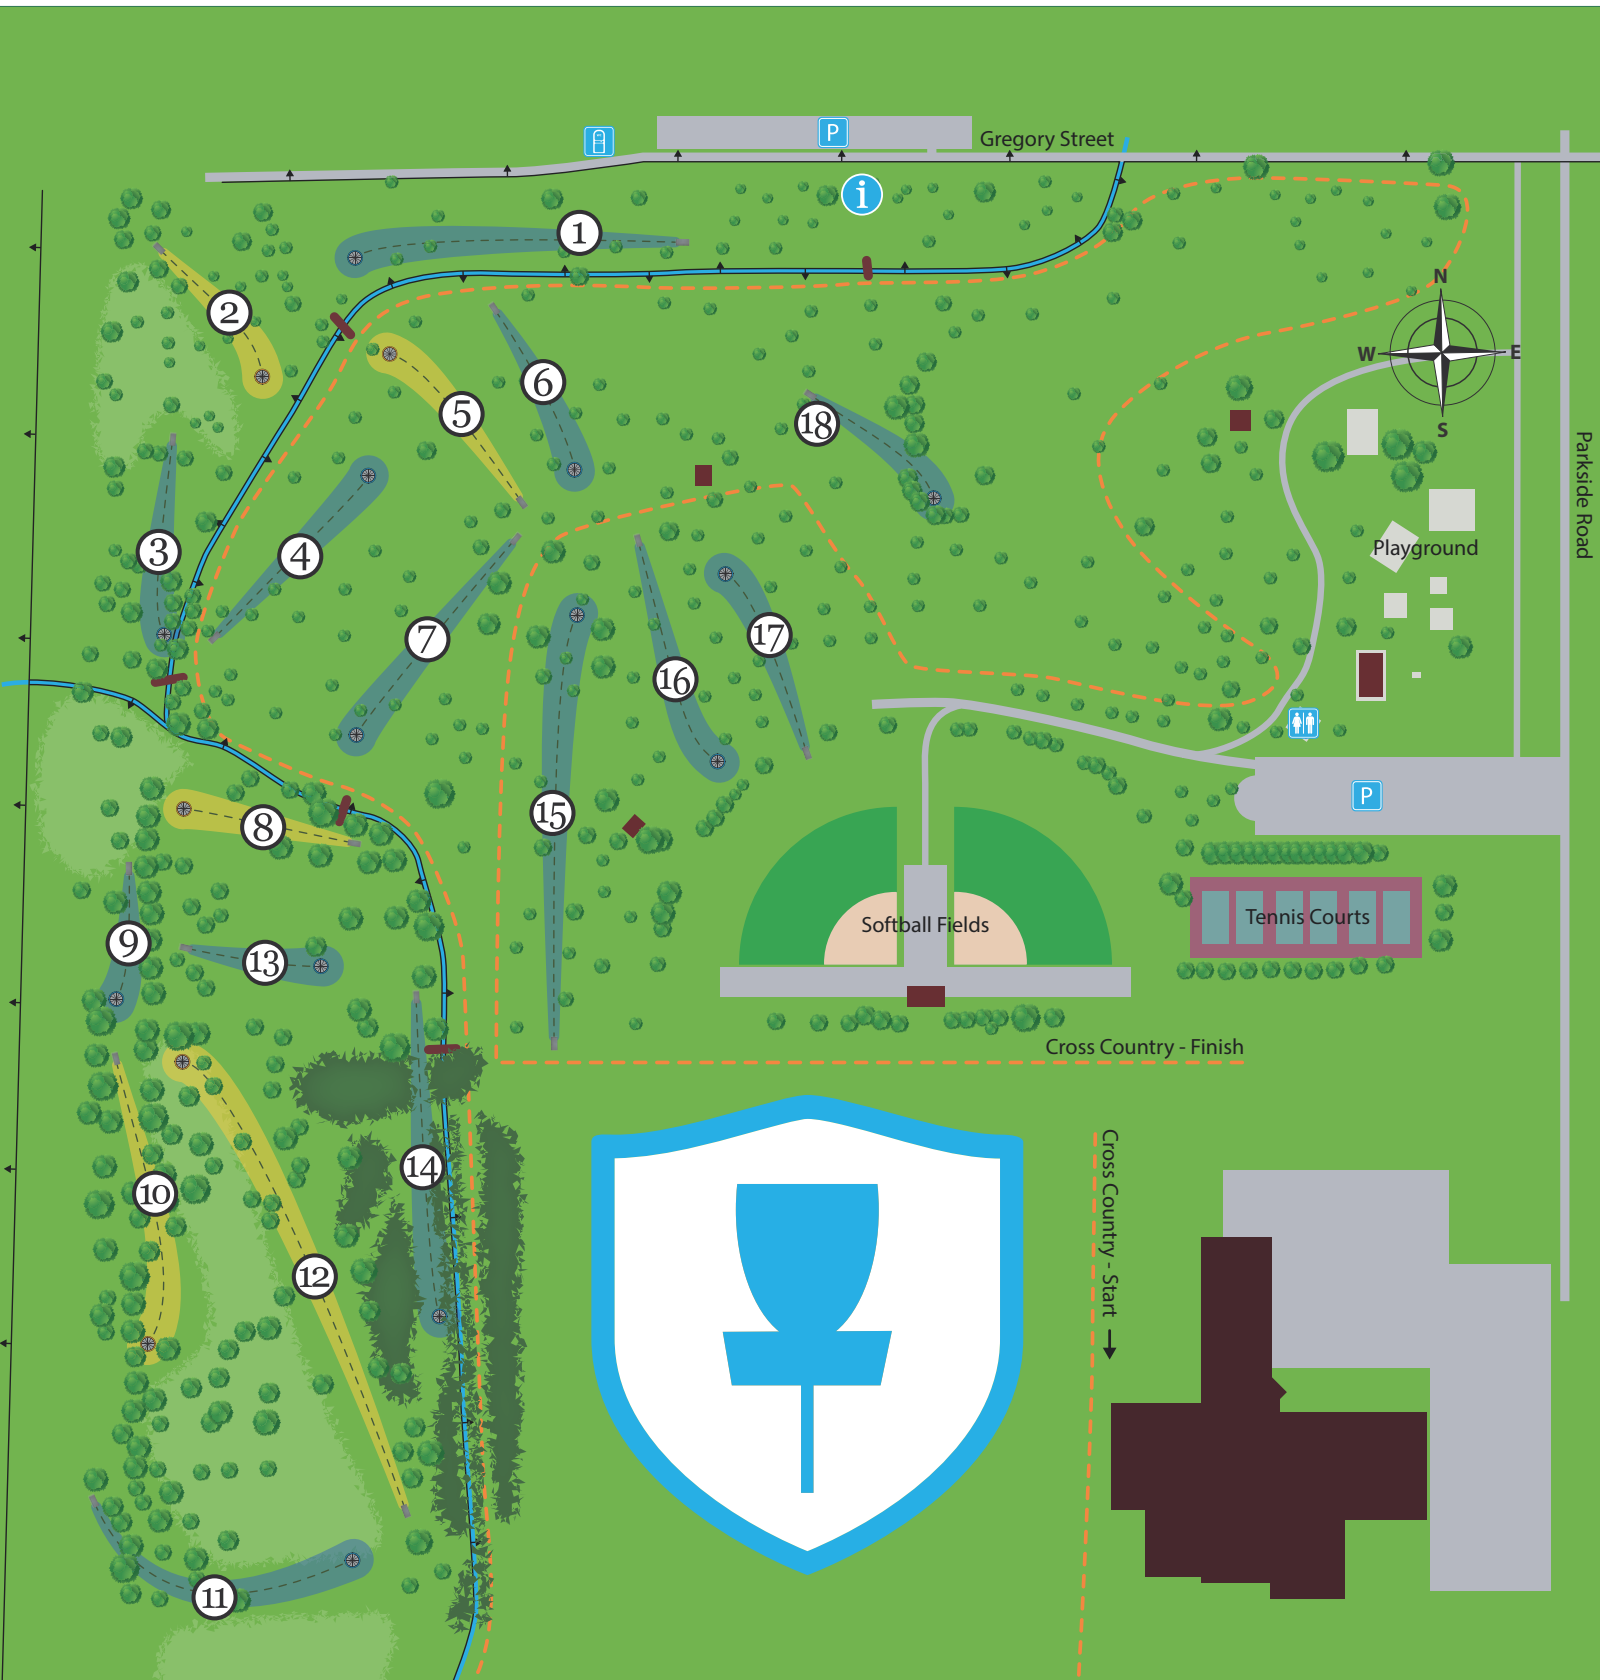

MAXWELL PARK

DISC GOLF COURSE

	1	2	3	4	5	6	7	8	9	Out	10	11	12	13	14	15	16	17	18	In	Total
Par	4	3	3	3	3	3	3	3	3	28	4	4	4	3	3	4	3	3	3	31	59
Distance	492	282	351	345	314	258	300	220	221	2683	528	521	560	243	383	645	288	267	285	3720	6403

Maxwell Park Disc Golf Course

SHORT TEE

492 FT
PAR 4

Please be aware of
surrounding holes and
tees.

In or over ditch/creek on
the left is out of bounds.
On or over road on the
right is out of bounds.

Maxwell Park Disc Golf Course

#3

351 FT
PAR 3

- ! Please be aware of surrounding holes and tees.
 - Please let the group in front of you finish the hole before you begin to tee off.
- In or over ditch/creek is out of bounds. Over fence is out of bounds.