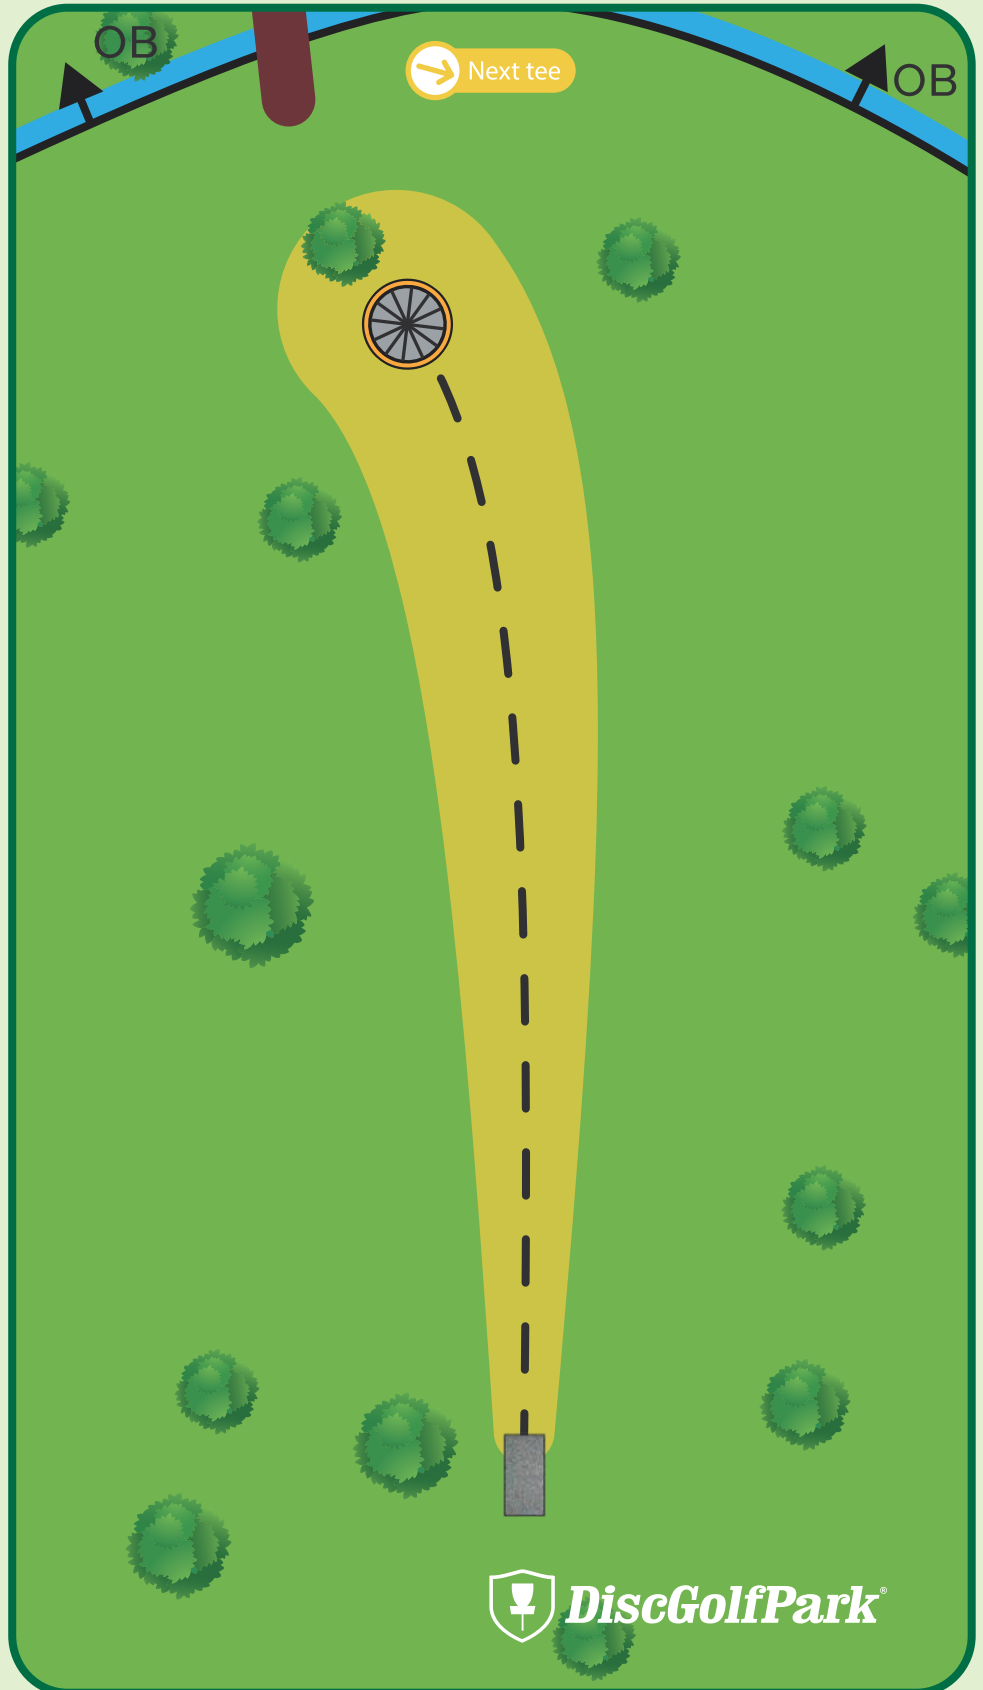

Maxwell Park Disc Golf Course

#5

314 FT
PAR 3

Please be aware of surrounding holes and tees.

Please let the group in front of you finish the hole before you begin to tee off.

In or over ditch/creek is out of bounds.