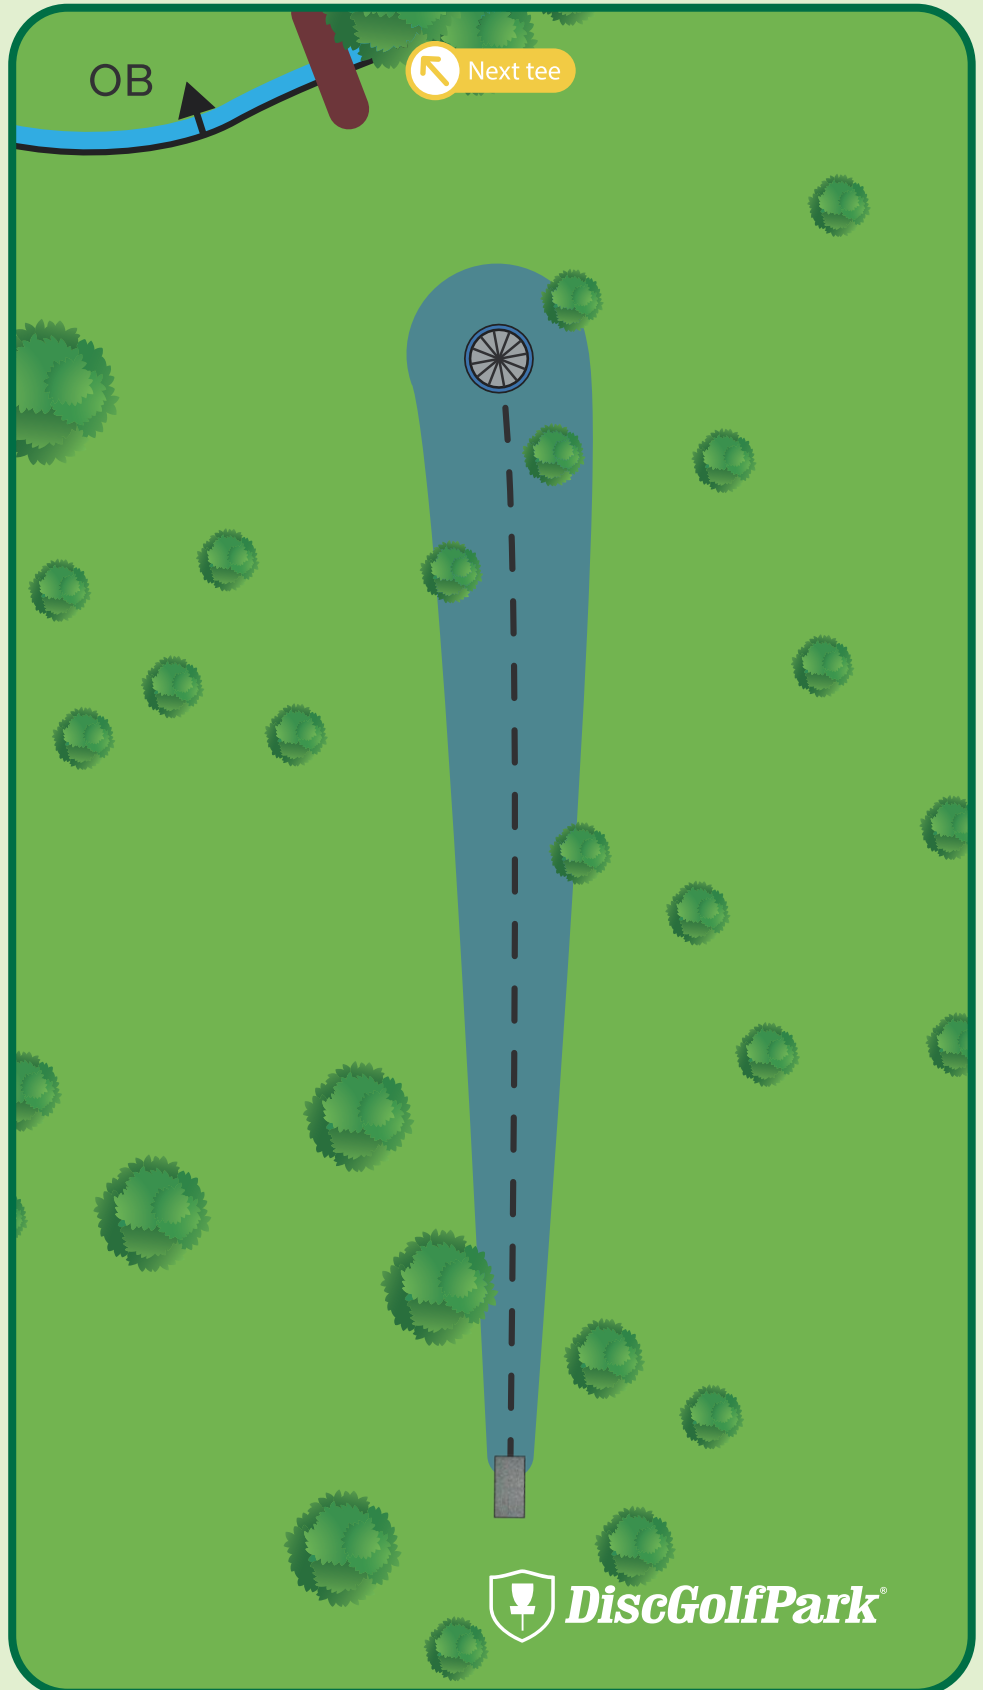

Maxwell Park Disc Golf Course

#6

258 FT
PAR 3

! Please be aware of surrounding holes and tees.
■ Please let the group in front of you finish the hole before you begin to tee off.

Maxwell Park Disc Golf Course

300 FT
PAR 3

! Please be aware of surrounding holes and tees.

■ Please let the group in front of you finish the hole before you begin to tee off.

In or over ditch/creek is out of bounds.

Cross bridge to hole 8.