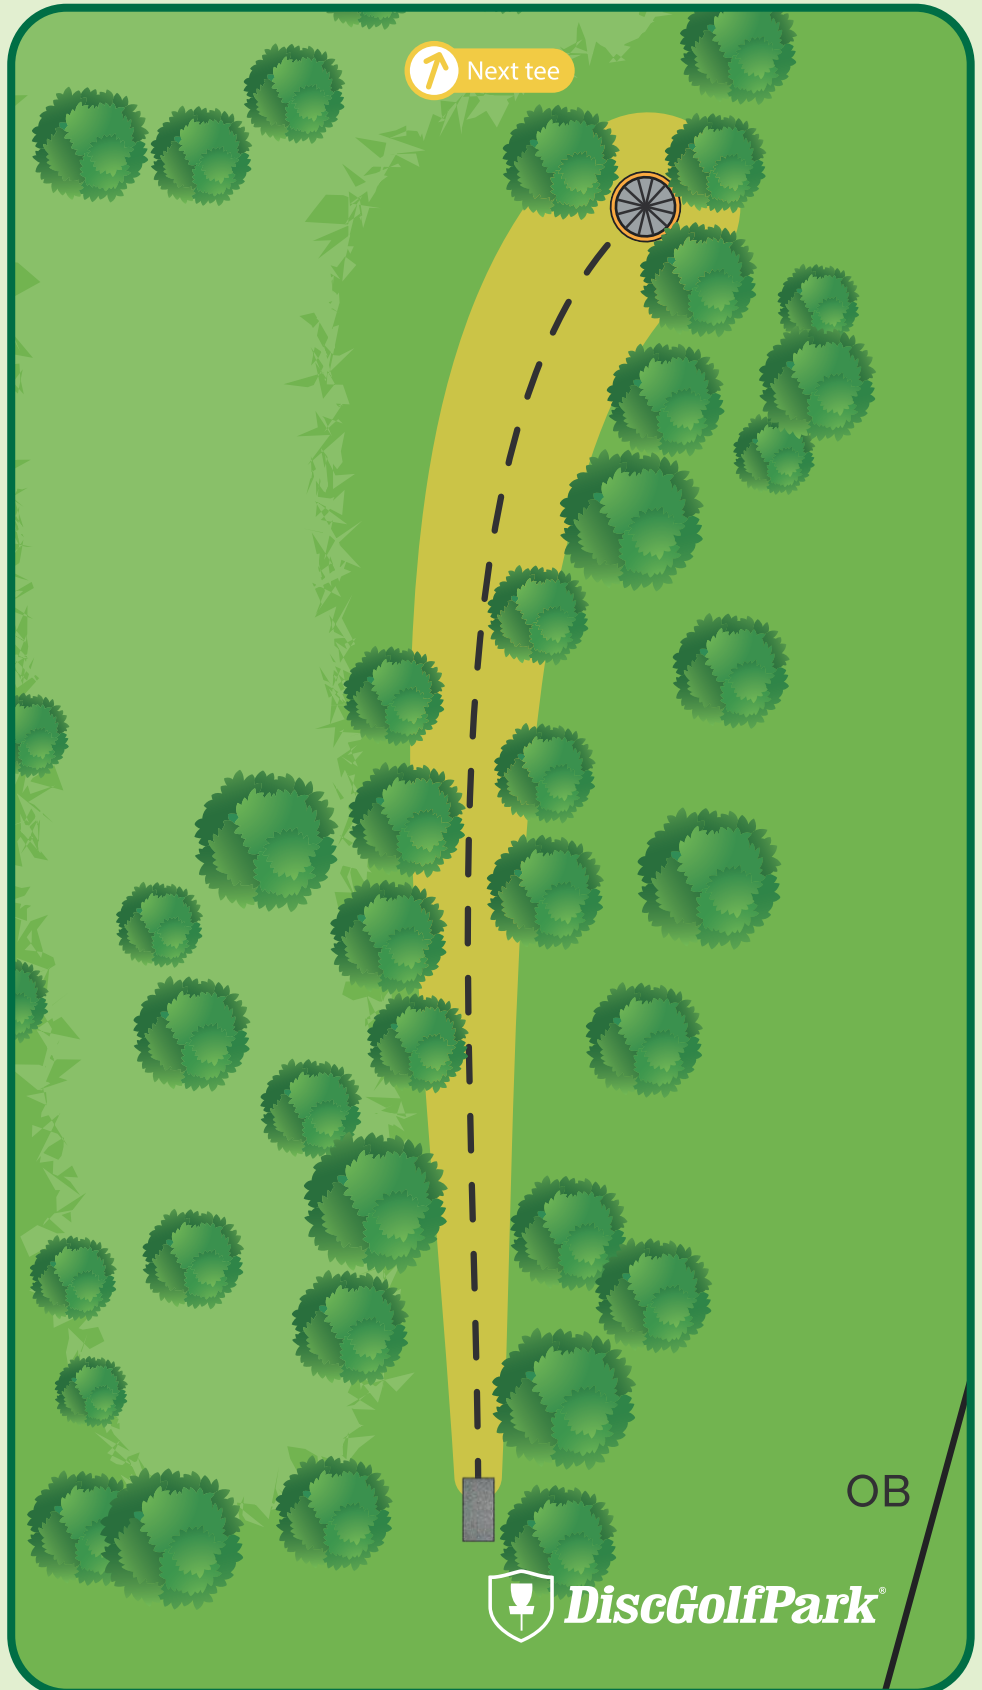

 **DiscGolfPark**[®]

Maxwell Park Disc Golf Course

#10

528 FT
PAR 4

! Please be aware of
surrounding holes and
tees.
■ Over fence is out of
bounds.

 **DiscGolfPark**[®]

Maxwell Park Disc Golf Course

11