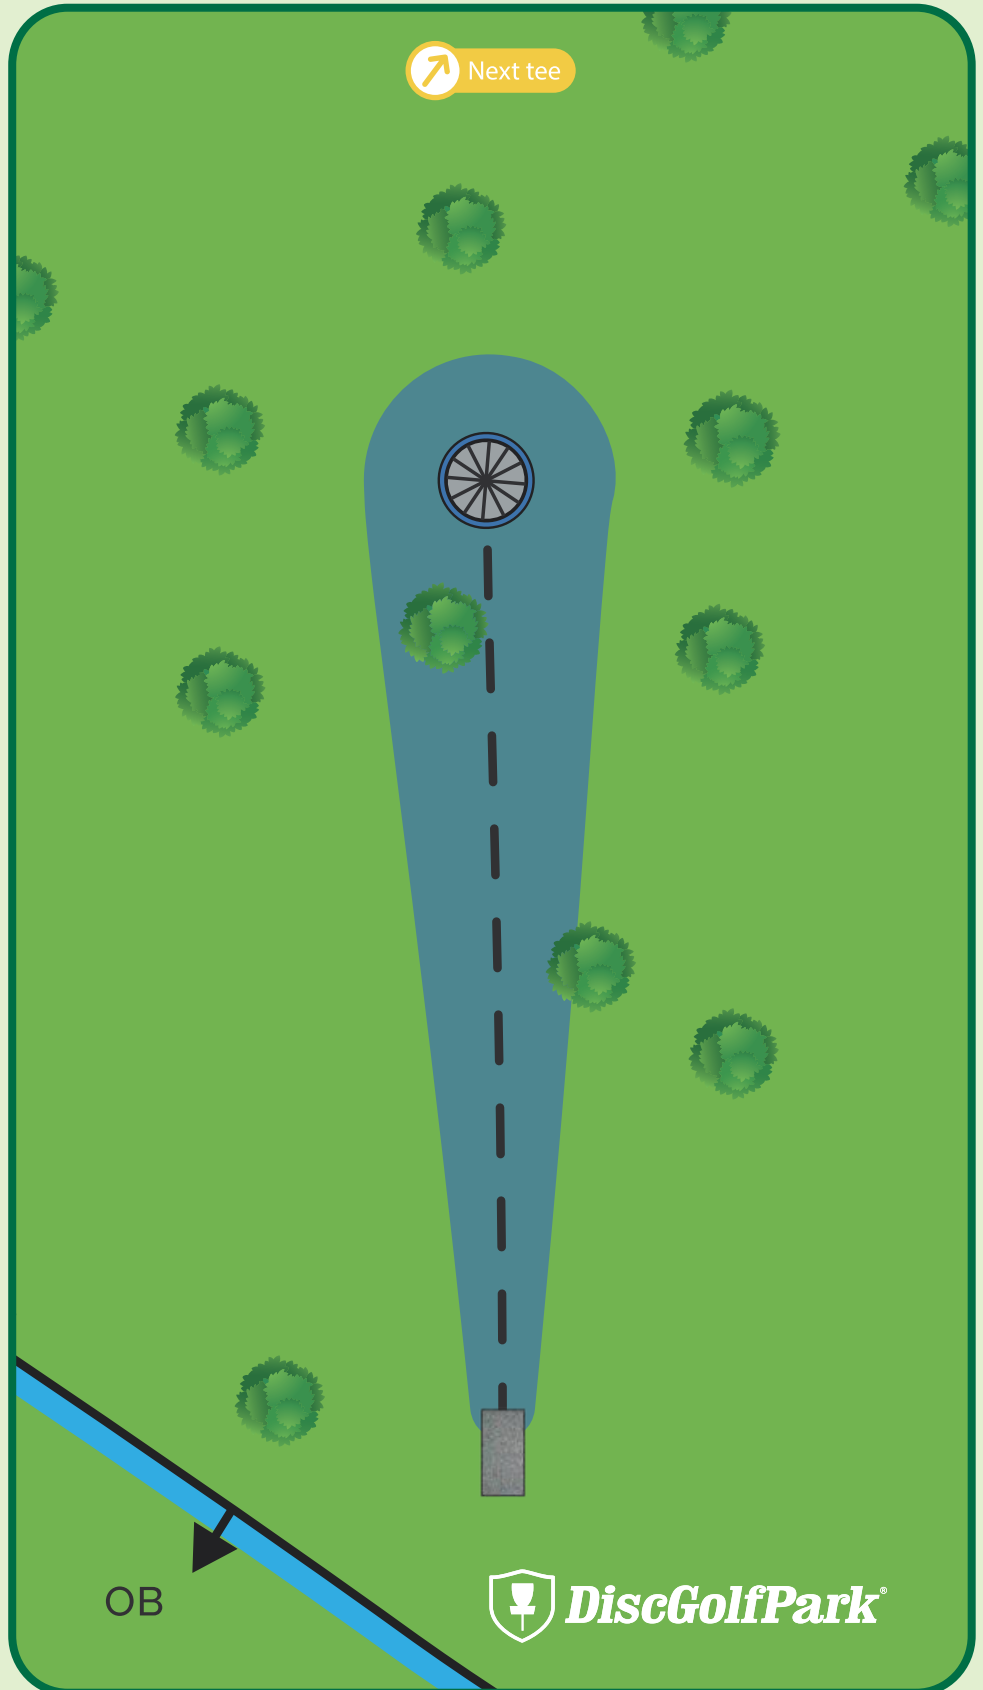

Maxwell Park Disc Golf Course

#6

258 FT
PAR 3

! Please be aware of surrounding holes and tees.
■ Please let the group in front of you finish the hole before you begin to tee off.