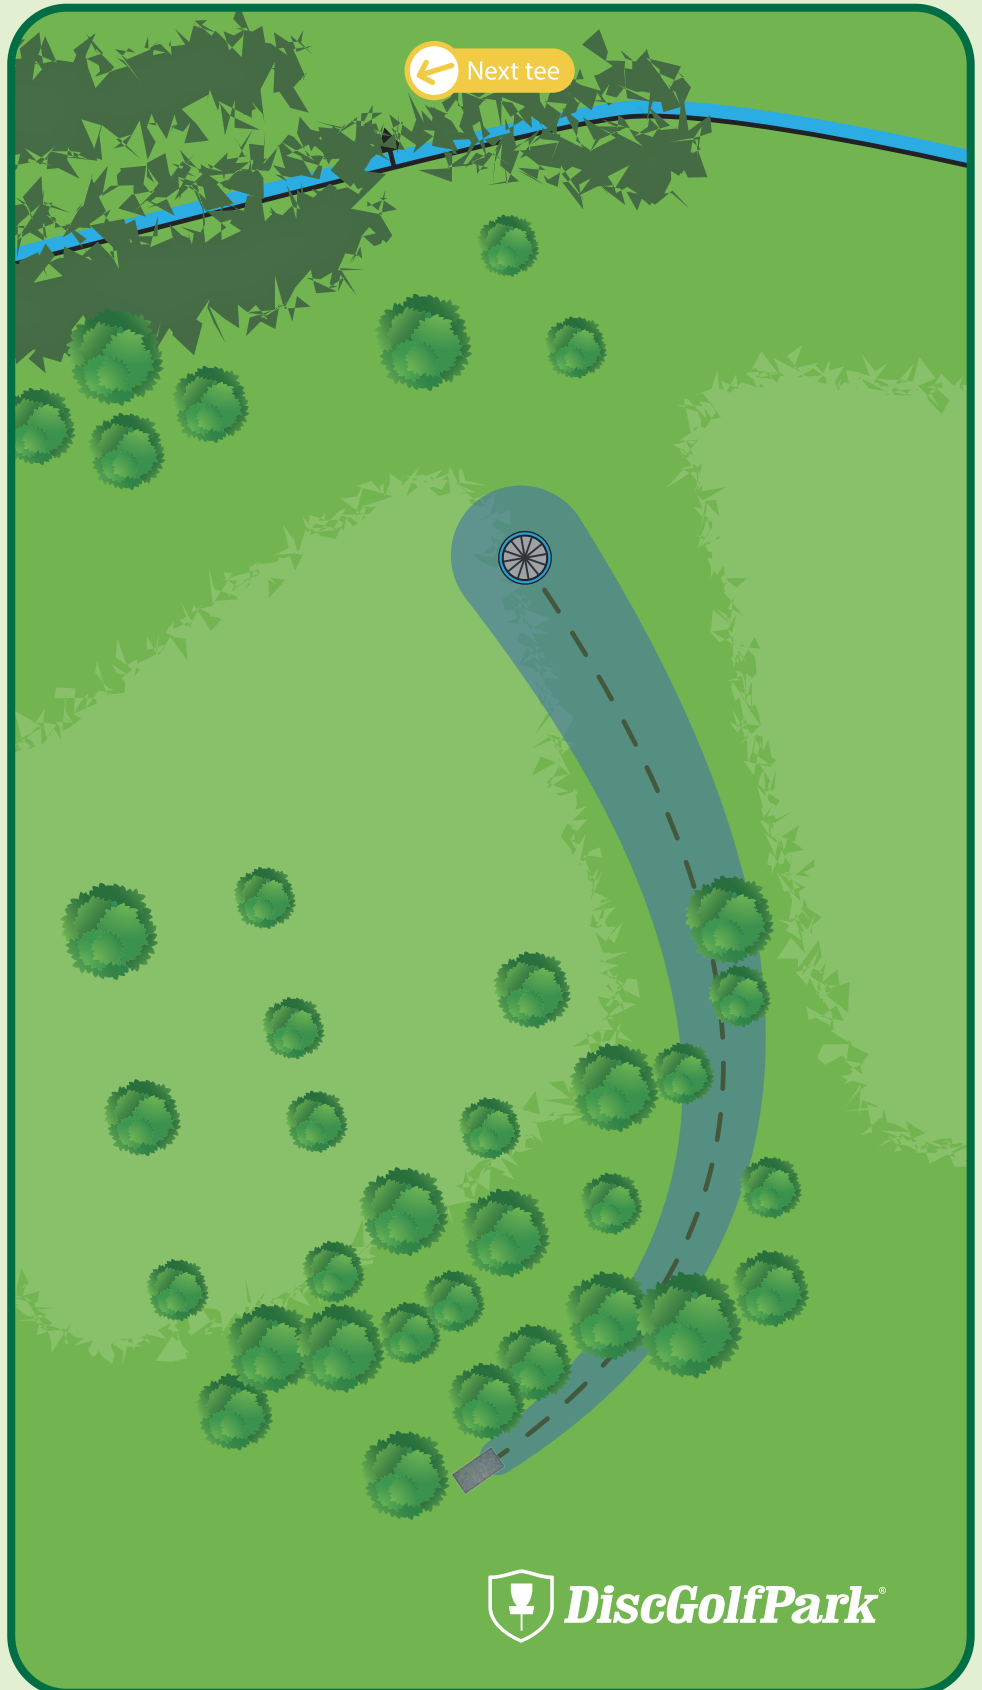

Maxwell Park Disc Golf Course

11

521 FT
PAR 4

! Please be aware of
surrounding holes and
tees.

Over fence is out of
bounds. In or over
ditch/creek is out
of bounds.