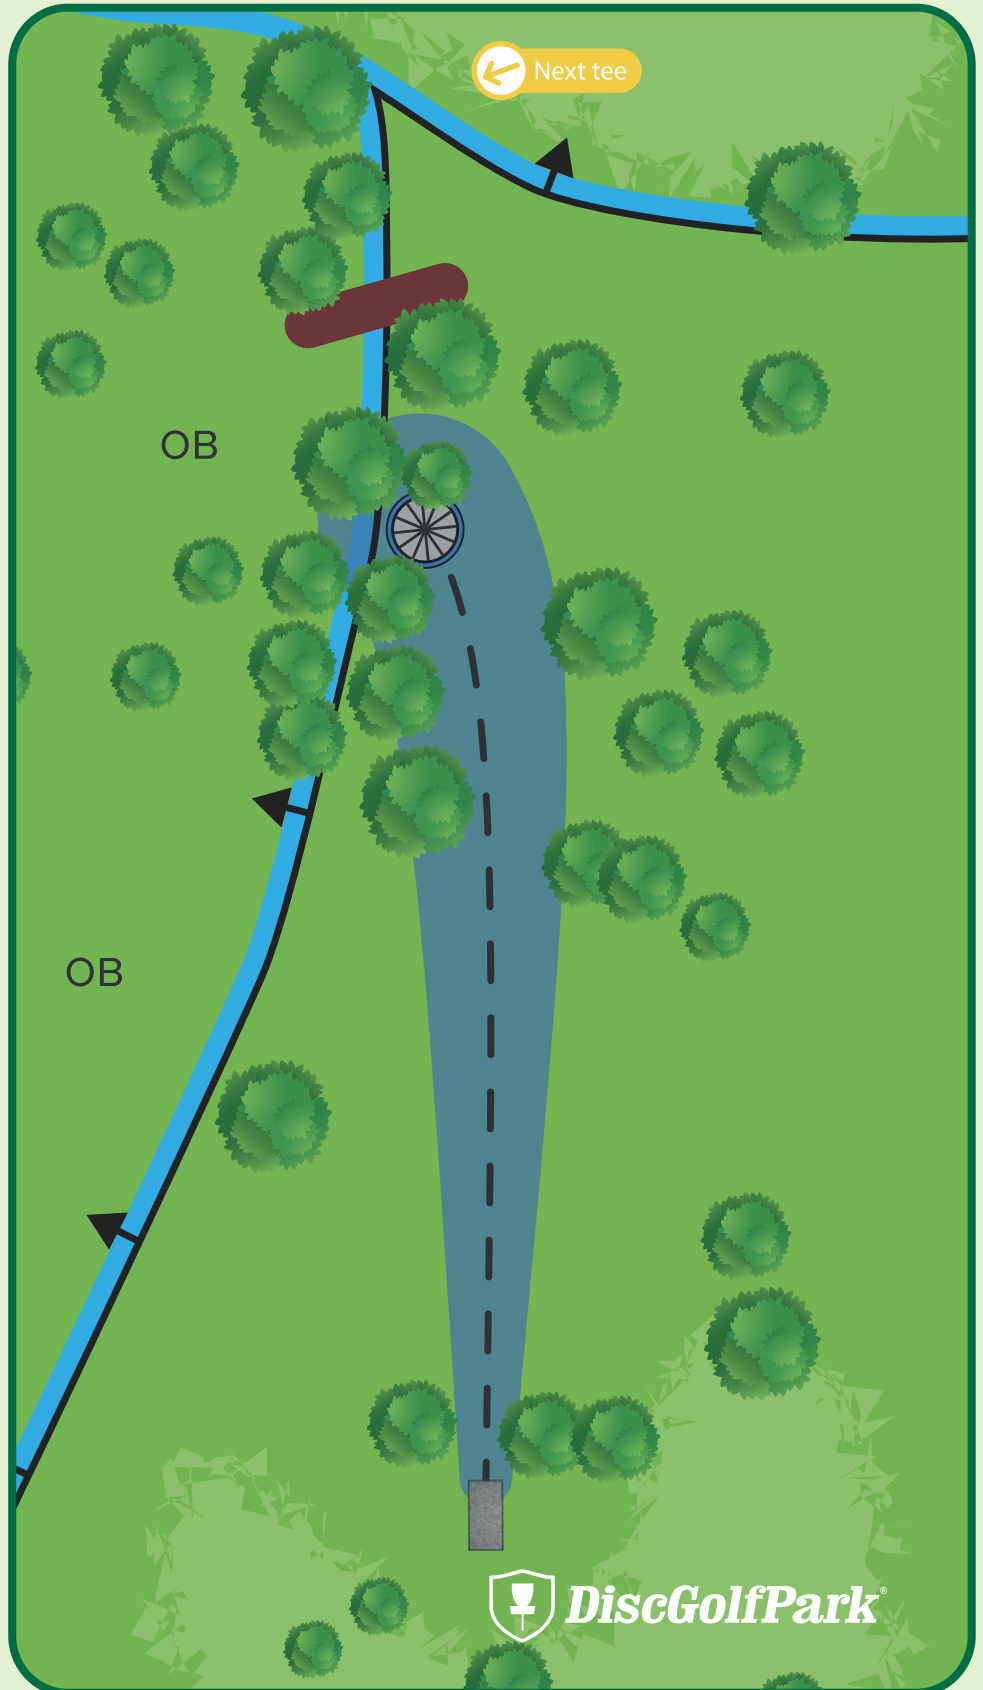

Maxwell Park Disc Golf Course

SHORT TEE

492 FT
PAR 4

Please be aware of
surrounding holes and
tees.

In or over ditch/creek on
the left is out of bounds.
On or over road on the
right is out of bounds.

Maxwell Park Disc Golf Course

#2

282 FT
PAR 3

- ! Please be aware of surrounding holes and tees.
- Please let the group in front of you finish the hole before you begin to tee off.
- In or over ditch/creek is out of bounds.

Maxwell Park Disc Golf Course

#3

351 FT
PAR 3

- ! Please be aware of surrounding holes and tees.
 - Please let the group in front of you finish the hole before you begin to tee off.
- In or over ditch/creek is out of bounds. Over fence is out of bounds.