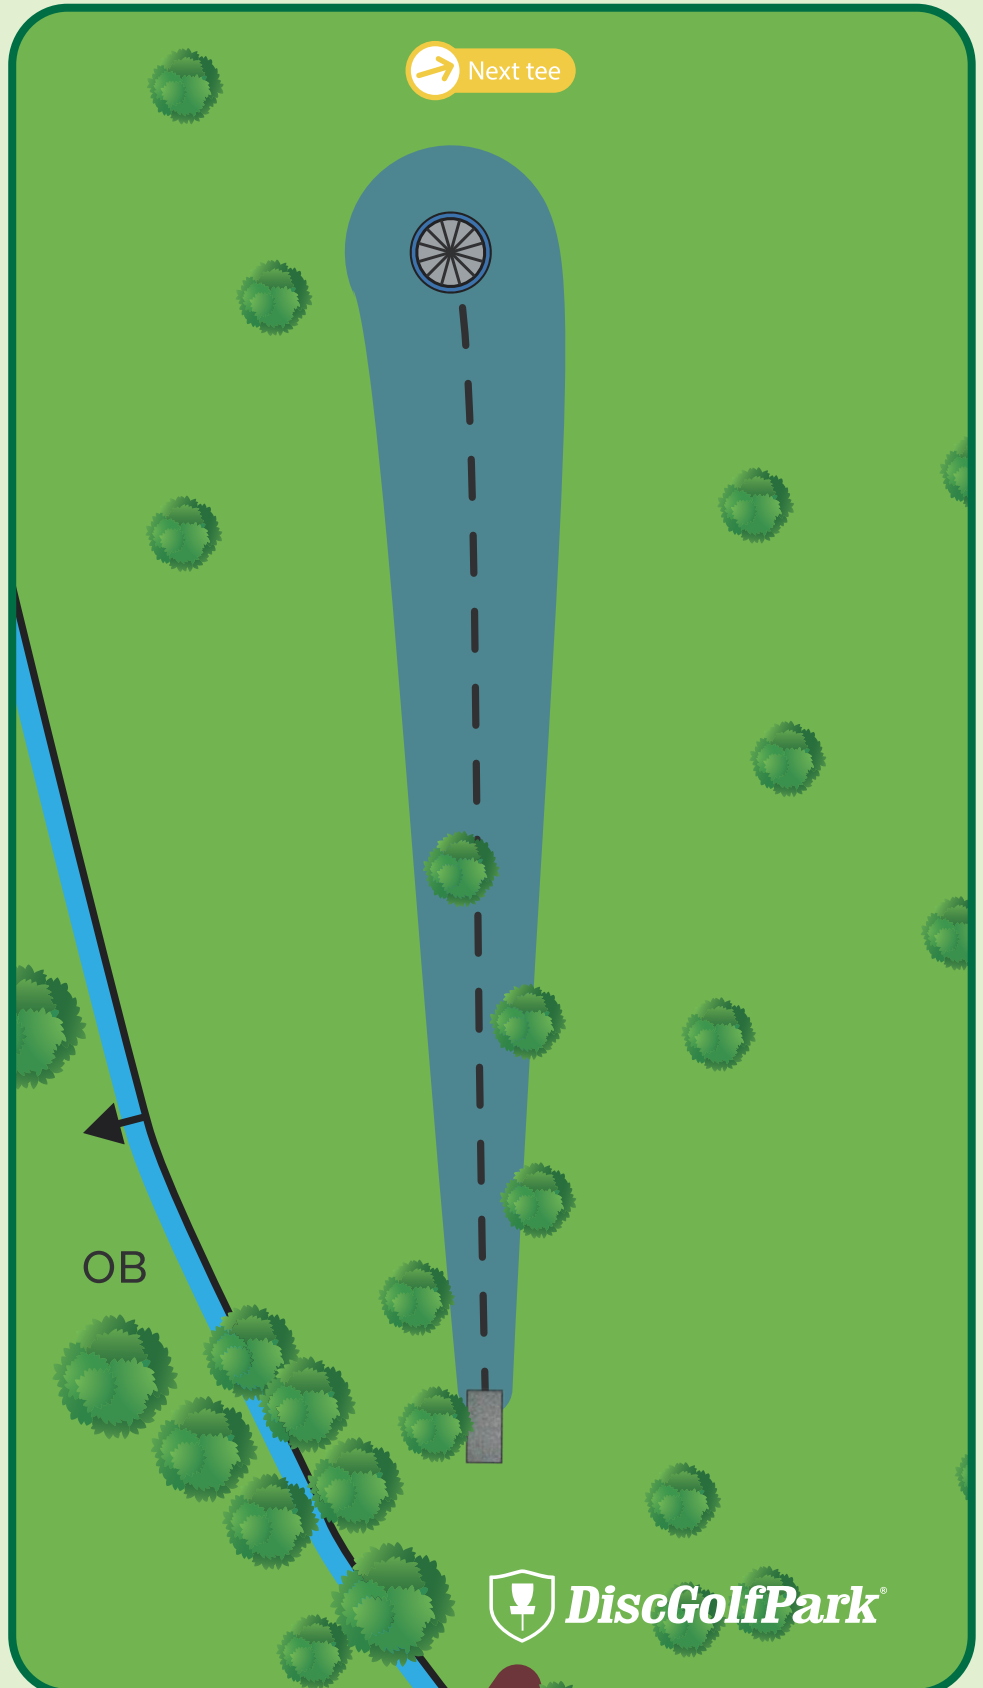

 DiscGolfPark®

Maxwell Park Disc Golf Course

345 FT
PAR 3

Please be aware of surrounding holes and tees.

Please let the group in front of you finish the hole before you begin to tee off.

In or over ditch/creek is out of bounds.

Maxwell Park Disc Golf Course

#5

314 FT
PAR 3

Please be aware of surrounding holes and tees.

Please let the group in front of you finish the hole before you begin to tee off.

In or over ditch/creek is out of bounds.