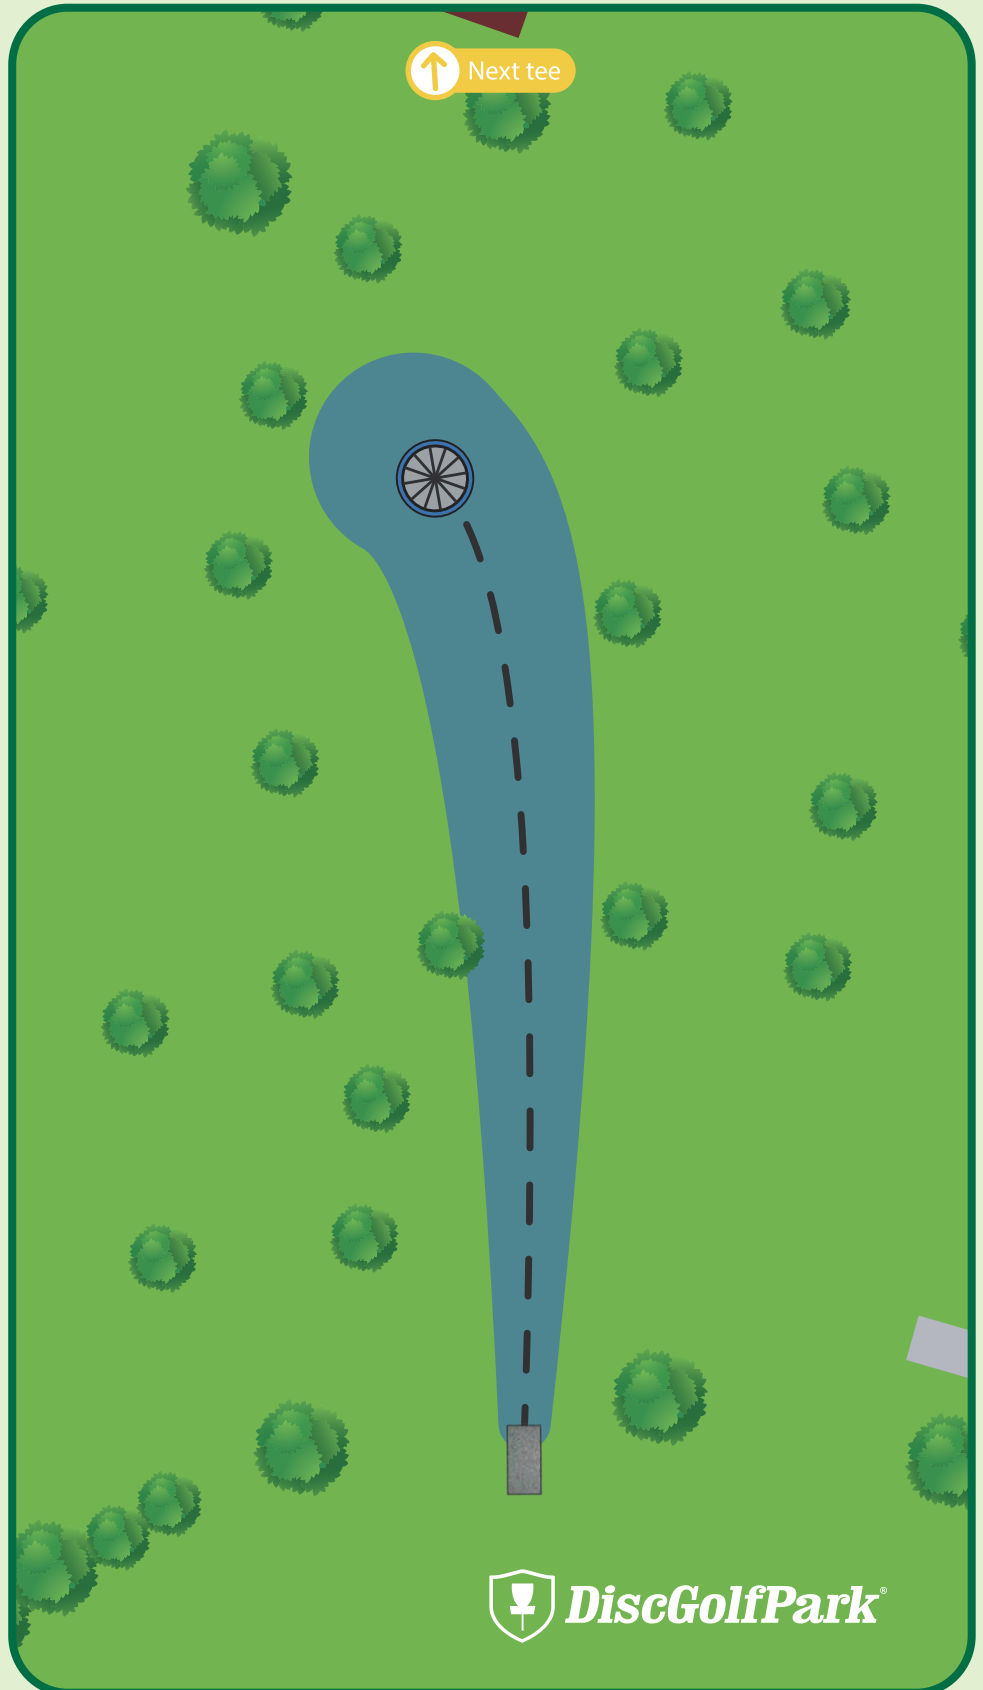

In or over creek is out of
bounds.

Maxwell Park Disc Golf Course

LONG TEE

**645 FT
PAR 4**

! Please be aware of
surrounding holes and
tees.
■ In or over ditch/creek is
out of bounds.

Maxwell Park Disc Golf Course

#16

288 FT
PAR 3

! Please be aware of surrounding holes and tees.
■ Please let the group in front of you finish the hole before you begin to tee off.

Maxwell Park Disc Golf Course

267 FT
PAR 3

Please be aware of
surrounding holes and
tees.

Please let the group in
front of you finish the hole
before you begin to tee
off.

Maxwell Park Disc Golf Course

SHORT TEE

285 FT
PAR 3

! Please be aware of
surrounding holes and
tees.

■ Please let the group in
front of you finish the hole
before you begin to tee
off.