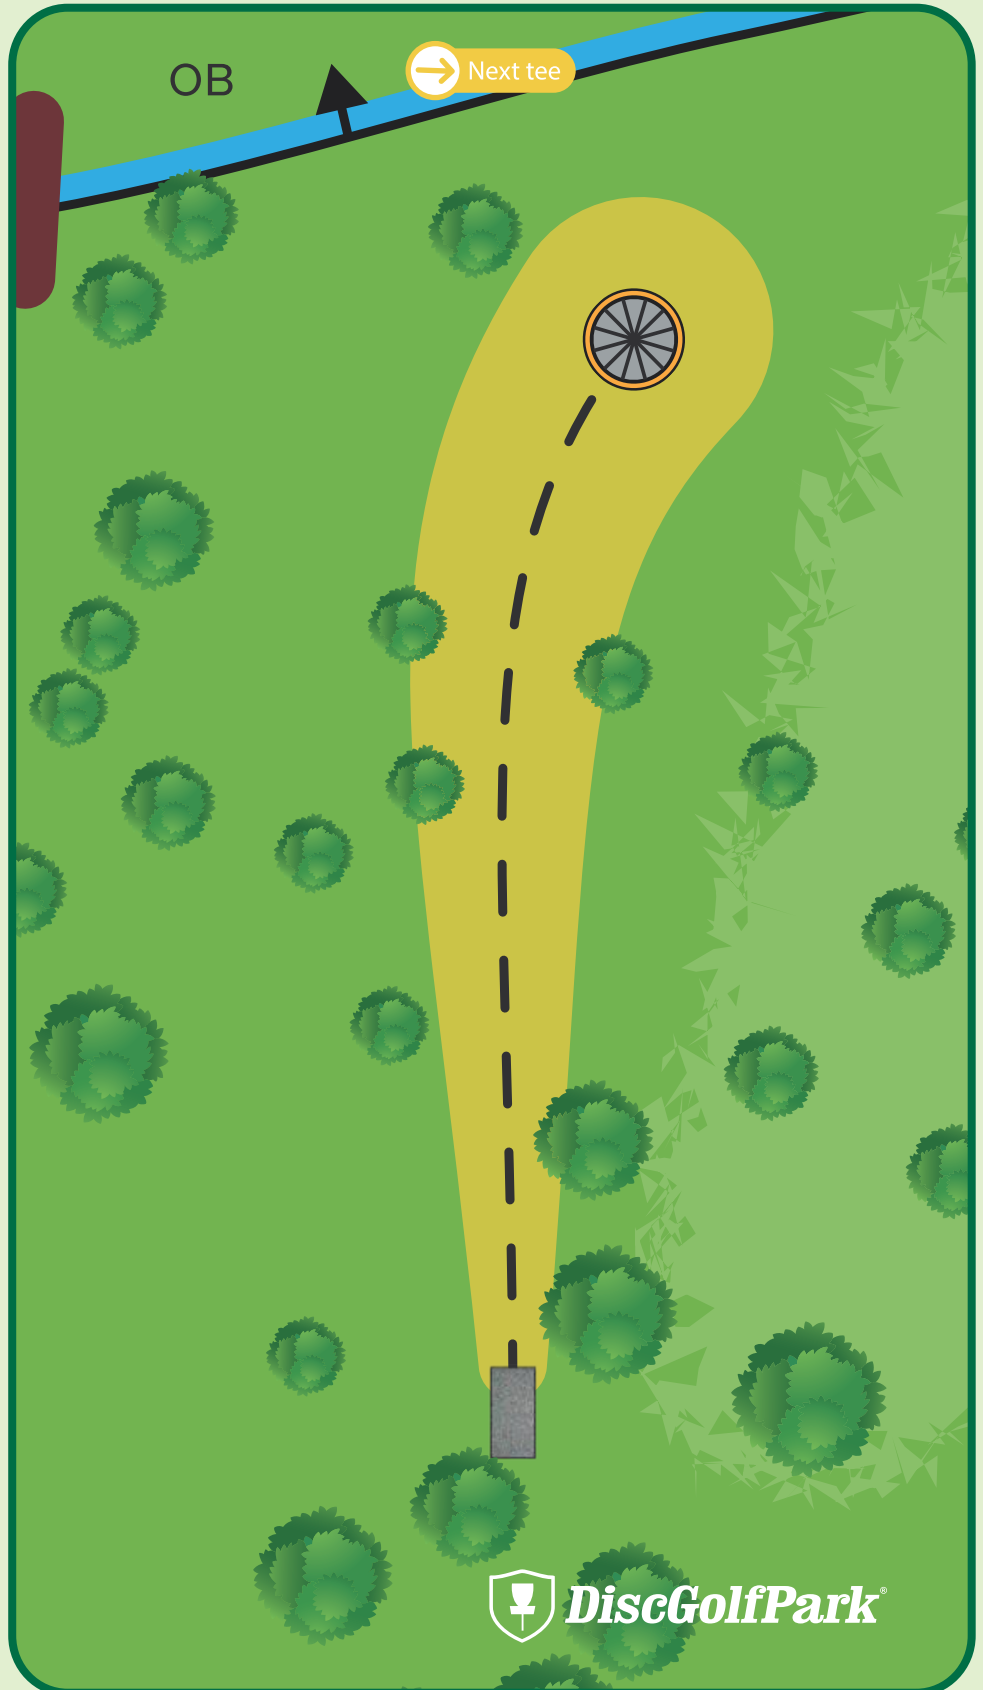

Maxwell Park Disc Golf Course

#2

282 FT
PAR 3

- ! Please be aware of surrounding holes and tees.
- Please let the group in front of you finish the hole before you begin to tee off.
- In or over ditch/creek is out of bounds.