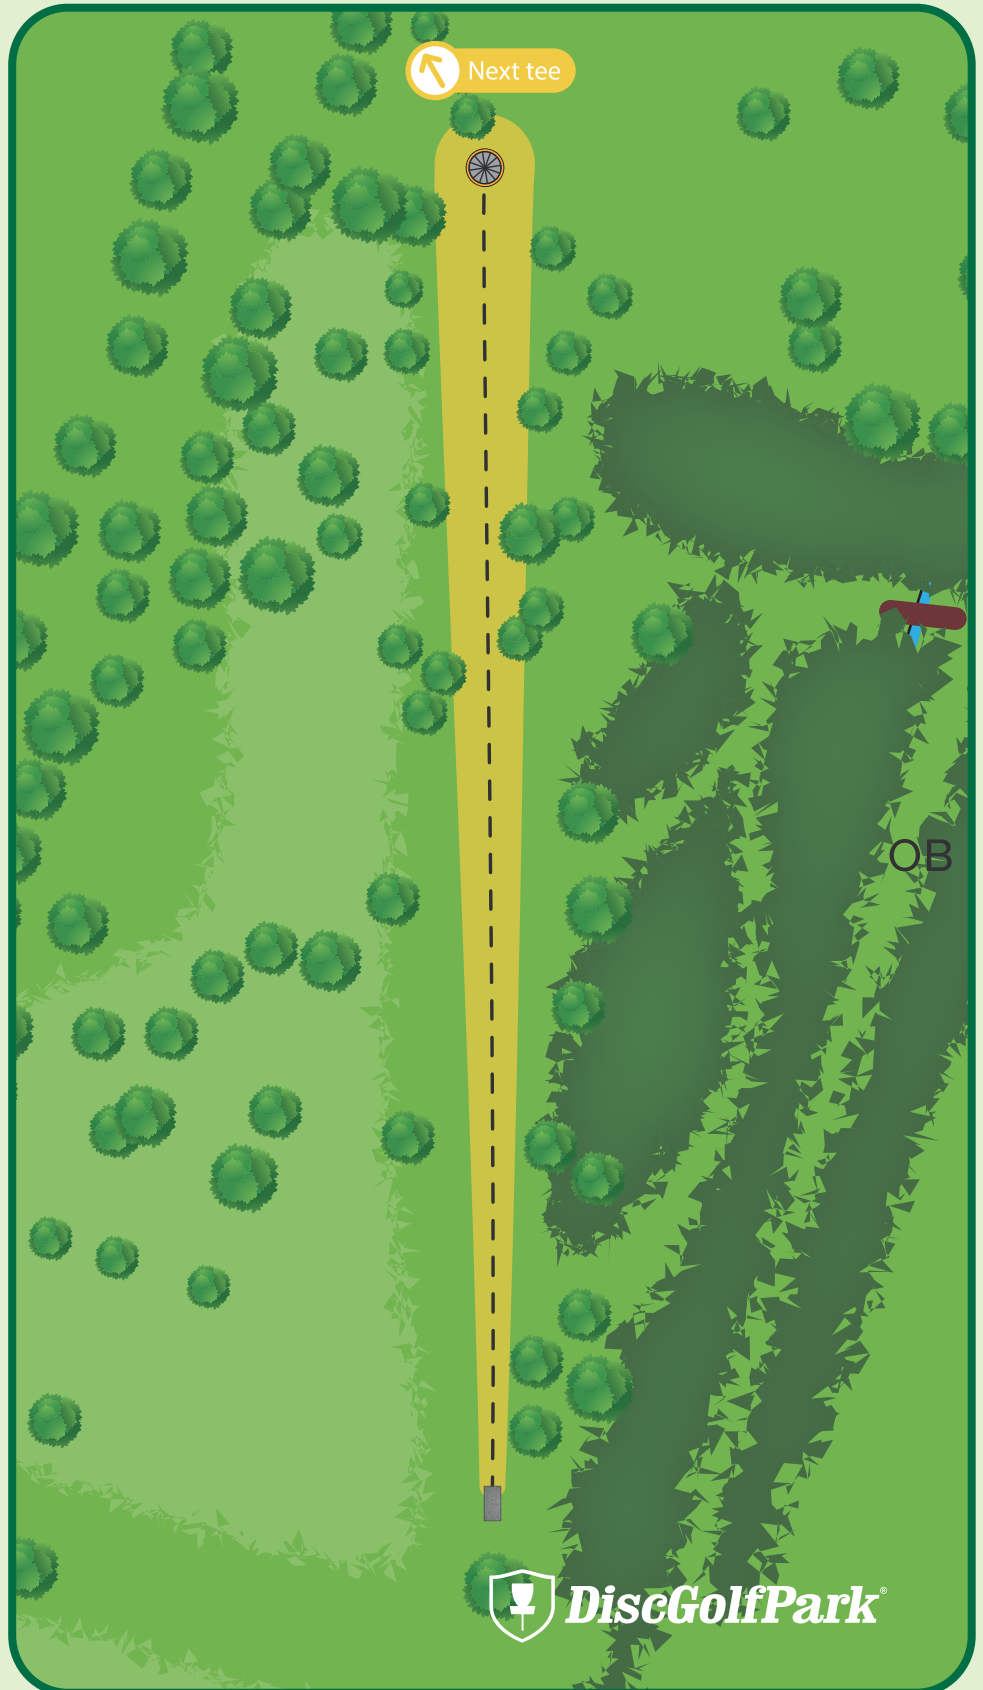

560 FT
PAR 4

In or over ditch/creek
is out of bounds.

Please let the group in
front of you finish the hole
before you begin to tee
off.