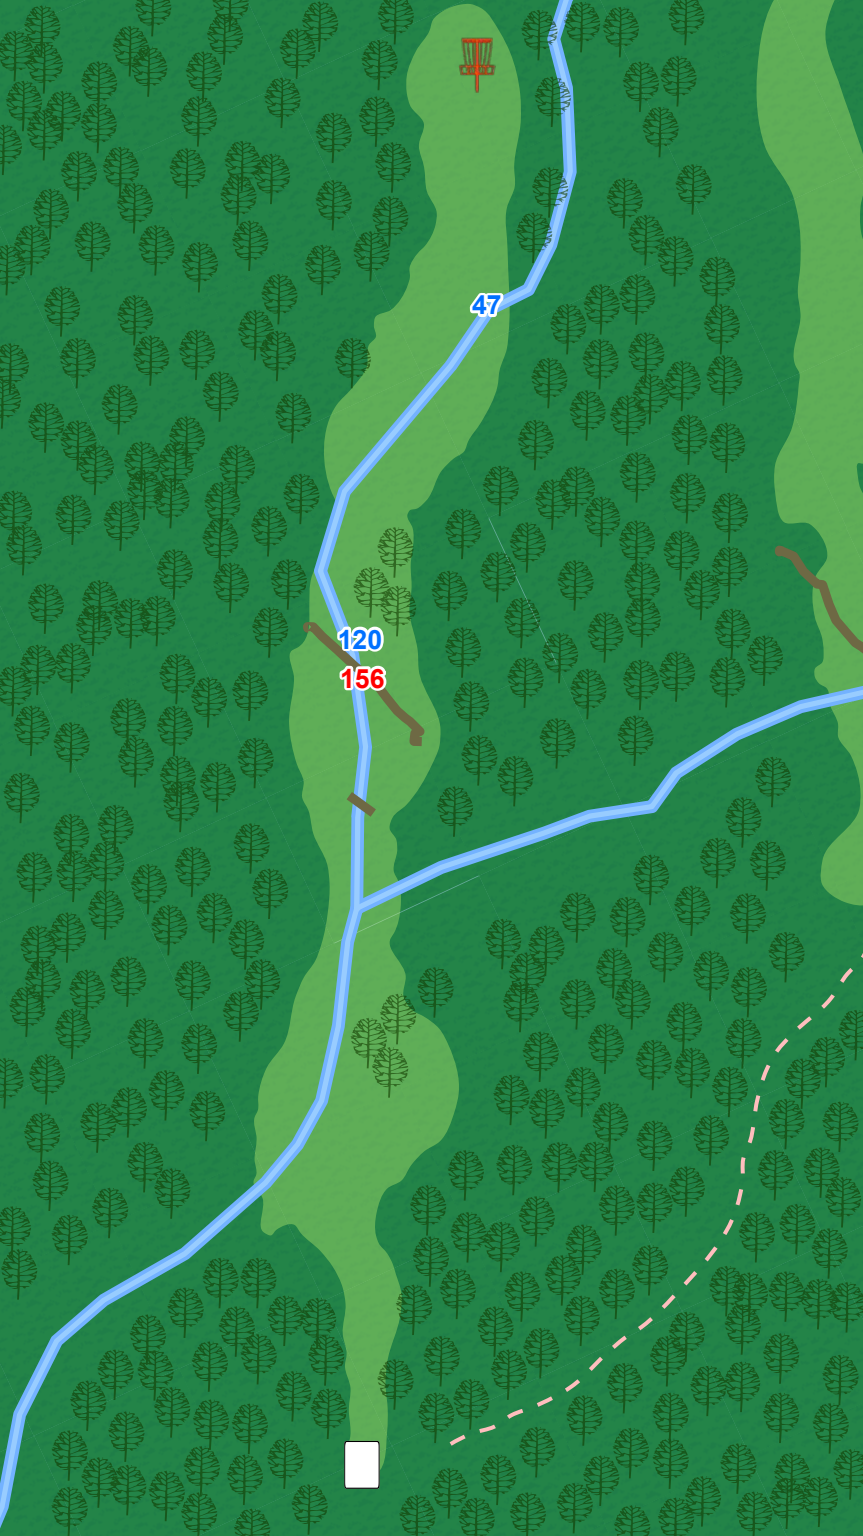

9

Par 3
228 ft

WESTWOOD PARK
DISC GOLF COURSE

10

Par 3
294 ft

11

Par 3
387 ft

OB left of rope line on left hand side that borders the creek. Water is casual everywhere else.

WESTWOOD PARK
DISC GOLF COURSE

12

Par 4
444 ft

OB over fence to the left; water is casual.

WESTWOOD PARK
DISC GOLF COURSE

13

Par 3
330 ft

OB over fence
to the left; water
is casual.

WESTWOOD PARK
DISC GOLF COURSE

14

Par 3
287 ft

Water is casual.

WESTWOOD PARK
DISC GOLF COURSE

15

Par 4
474 ft

WESTWOOD PARK
DISC GOLF COURSE