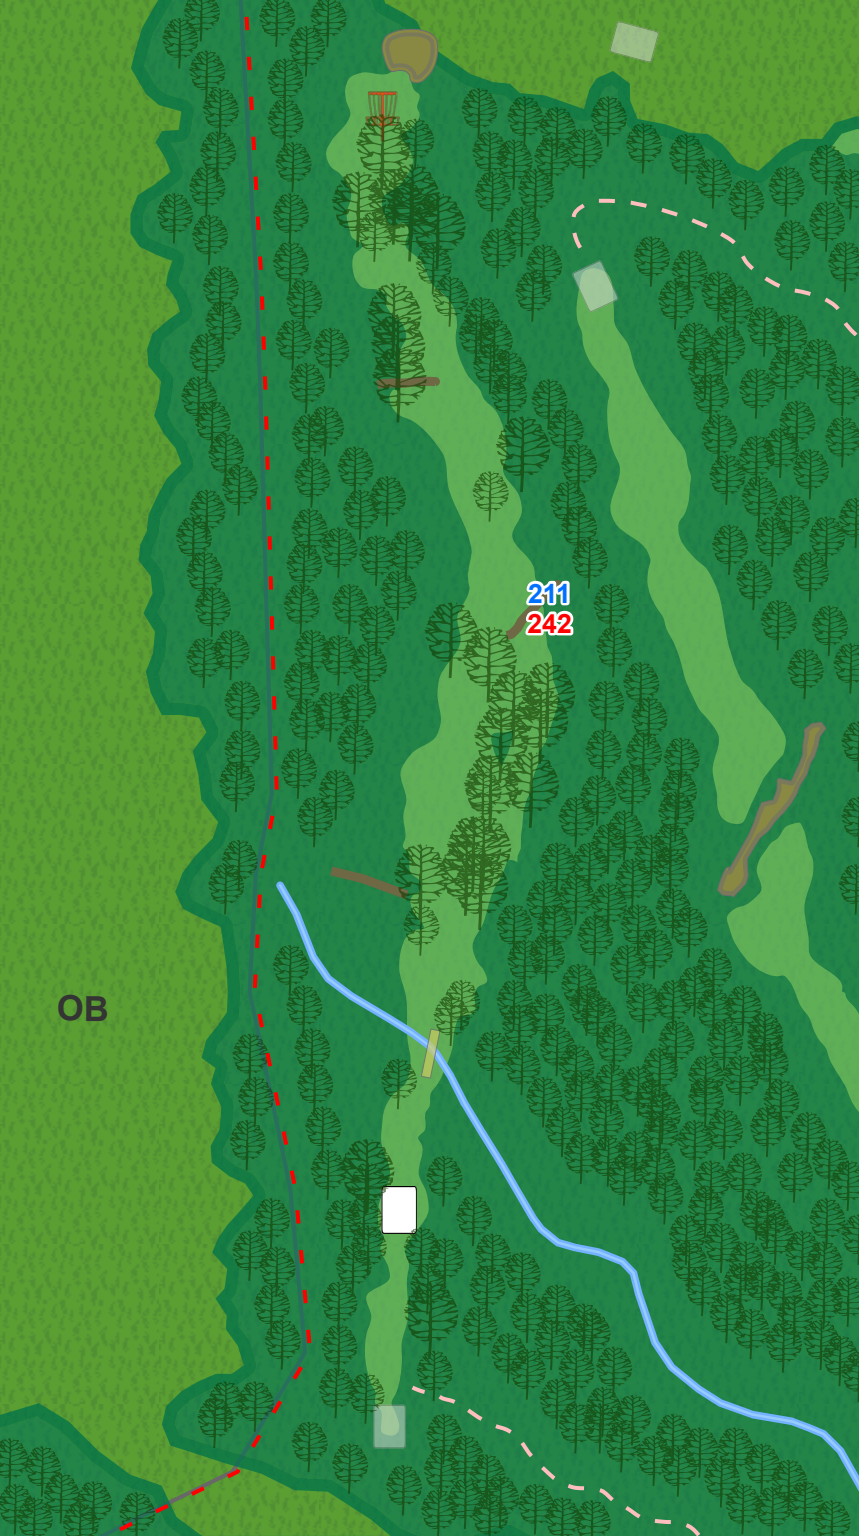

9

Par 3
228 ft

WESTWOOD PARK
DISC GOLF COURSE

10

Par 3
294 ft

11

Par 3
387 ft

OB left of rope line on left hand side that borders the creek. Water is casual everywhere else.

WESTWOOD PARK
DISC GOLF COURSE

12

Par 4
444 ft

OB over fence to the left; water is casual.

WESTWOOD PARK
DISC GOLF COURSE

13

Par 3
330 ft

OB over fence
to the left; water
is casual.