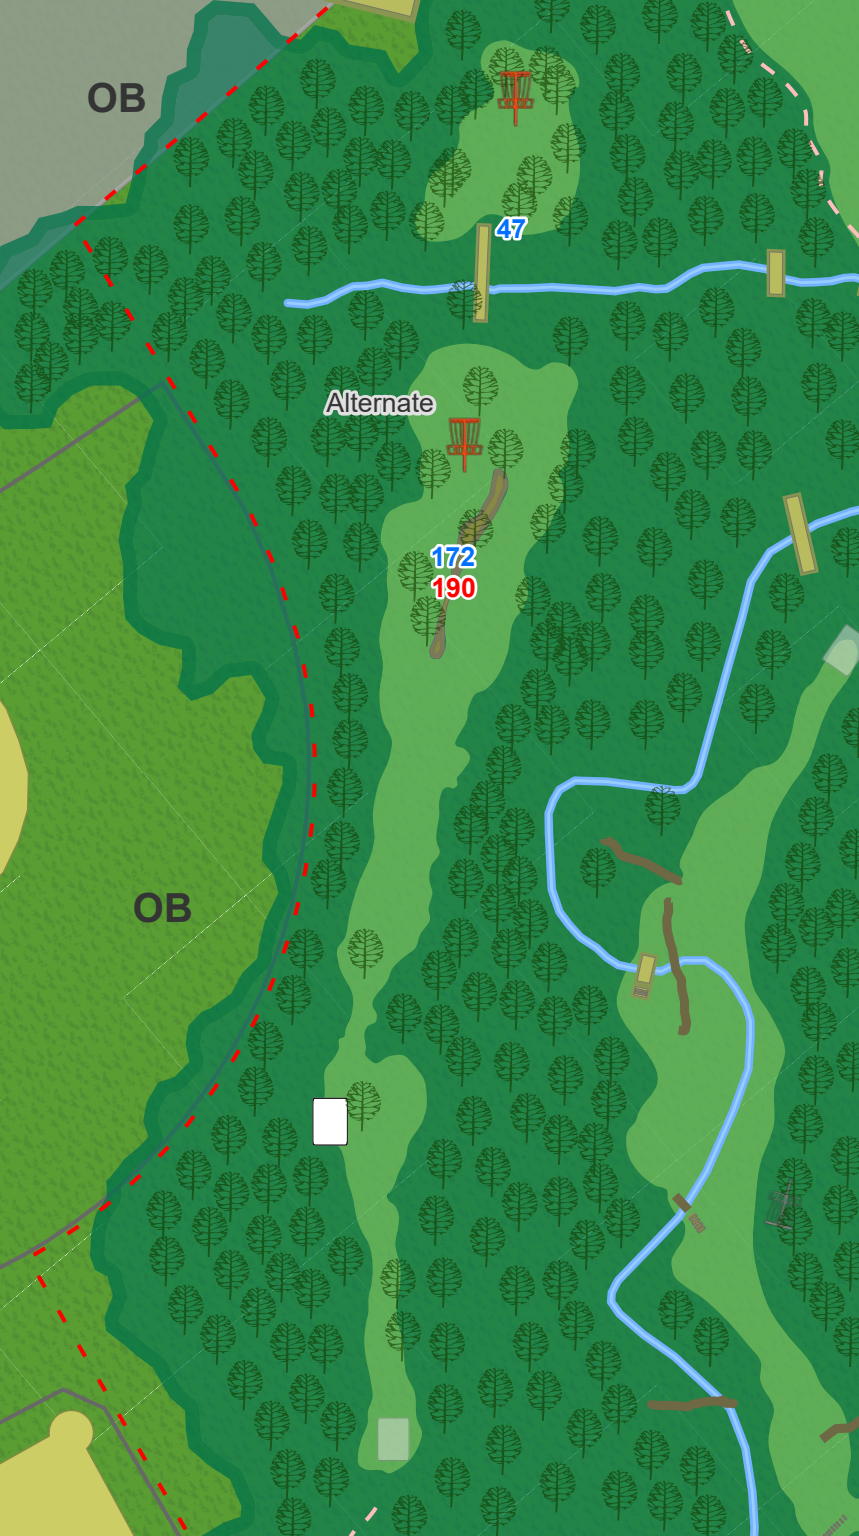

16

Par 3
216 ft

Water is casual.

46
229

WESTWOOD PARK
DISC GOLF COURSE

17

Par 3
281 ft

Water is casual.

WESTWOOD PARK DISC GOLF COURSE

Legend

Tee

Basket

— — Out of Bounds

150 Distance From Tee

25 Distance To Hole

Disclaimer: Map locations and distances are approximate and subject to change or removal. No warranties will be made, stated or implied concerning the accuracy or completeness of data presented in the mapping.